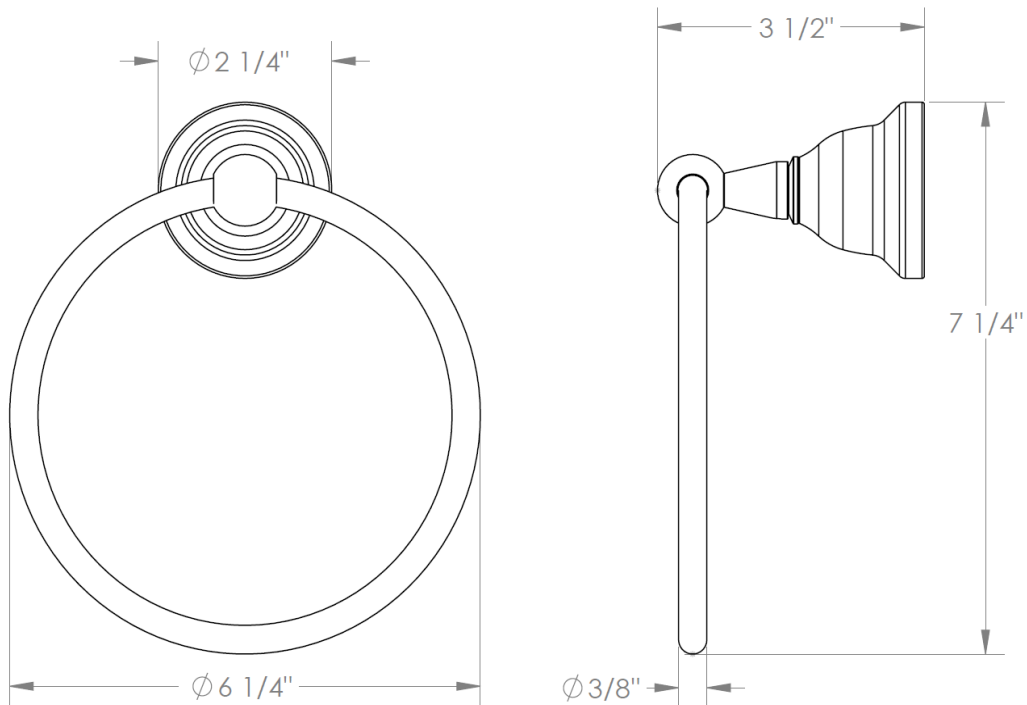

28-0.3
Towel Ring

WATERMARK DESIGNS 4/6/2015