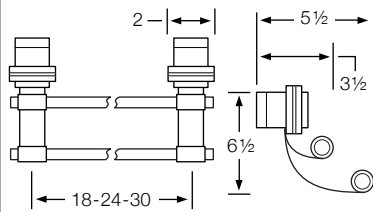

## Milano 82

TV-Top View SV-Side View FV-Front View

**82-0.1/82-0.1A/82-0.1B**  
Towel Bar (TV)

**82-0.3**  
Towel Ring (FV/SV)

**82-0.4**  
Paper Holder (TV)

**82-0.5**  
Robe Hook (SV)

**82-0.6/82-0.7**  
Tumbler Holder/Soap Dish (TV)

**82-0.8**  
Glass Shelf (TV)

**82-0.9**  
Extended Shaving Mirror (FV)

**82-0.9A/B/C/D**  
Mirror (SV)

## Cascade 86

**86-0.1/0.1A/0.1B**  
Towel Bar (TV)

**86-0.2/0.2A/0.2B**  
Double Towel Bar (TV/SV)

**86-0.3**  
Towel Ring (FV/SV)

**86-0.4**  
Paper Holder (FV/SV)

**86-0.5**  
Robe Hook (SV)

**86-0.6**  
Tumbler Holder (SV)