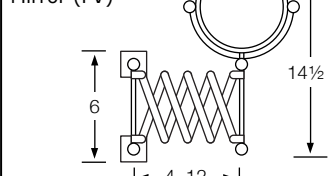

**86-0.7**  
Soap Dish (SV)

**86-0.8**  
Glass Shelf (TV)

**86-0.9**  
Extended Shaving Mirror (FV)

**86-0.9A/B/C/D**  
Mirror (SV)

**86-0.12A**  
Wire Dish (TV)

## Dania 96

**96-0.1/82-0.1A/82-0.1B**  
Towel Bar (TV)

**96-0.3**  
Towel Ring (FV/SV)

**96-0.4**  
Paper Holder (TV)

**96-0.5**  
Robe Hook (SV)

**96-0.6/96-0.7**  
Tumbler Holder/Soap Dish (TV)

**96-0.8**  
Glass Shelf (TV)

**96-0.9**  
Extended Shaving Mirror (FV)

**96-0.9A/B/C/D**  
Mirror (SV)

**96-0.12A**  
Wire Dish (TV)