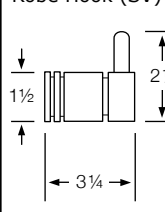

**86-0.7**  
Soap Dish (SV)

**86-0.8**  
Glass Shelf (TV)

**86-0.9**  
Extended Shaving Mirror (FV)

**86-0.9A/B/C/D**  
Mirror (SV)

**86-0.12A**  
Wire Dish (TV)

## Dania 96

**96-0.1/82-0.1A/82-0.1B**  
Towel Bar (TV)

**96-0.3**  
Towel Ring (FV/SV)

**96-0.4**  
Paper Holder (TV)

**96-0.5**  
Robe Hook (SV)

**96-0.6/96-0.7**  
Tumbler Holder/Soap Dish (TV)

**96-0.8**  
Glass Shelf (TV)

**96-0.9**  
Extended Shaving Mirror (FV)

**96-0.9A/B/C/D**  
Mirror (SV)

**96-0.12A**  
Wire Dish (TV)