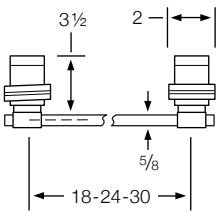

## Milano 82

TV-Top View SV-Side View FV-Front View

**82-0.1/82-0.1A/82-0.1B**  
Towel Bar (TV)

**82-0.3**  
Towel Ring (FV/SV)

**82-0.4**  
Paper Holder (TV)

**82-0.5**  
Robe Hook (SV)

**82-0.6/82-0.7**  
Tumbler Holder/Soap Dish (TV)

**82-0.8**  
Glass Shelf (TV)

**82-0.9**  
Extended Shaving Mirror (FV)

**82-0.9A/B/C/D**  
Mirror (SV)

## Cascade 86

**86-0.1/0.1A/0.1B**  
Towel Bar (TV)

**86-0.2/0.2A/0.2B**  
Double Towel Bar (TV/SV)

**86-0.3**  
Towel Ring (FV/SV)

**86-0.4**  
Paper Holder (FV/SV)

**86-0.5**  
Robe Hook (SV)

**86-0.6**  
Tumbler Holder (SV)

**86-0.7**  
Soap Dish (SV)

**86-0.8**  
Glass Shelf (TV)

**86-0.9**  
Extended Shaving Mirror (FV)

**86-0.9A/B/C/D**  
Mirror (SV)

**86-0.12A**  
Wire Dish (TV)