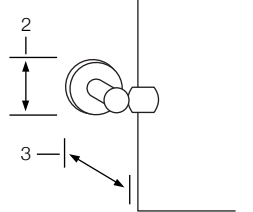

## Milano 82

TV-Top View SV-Side View FV-Front View

**82-0.1/82-0.1A/82-0.1B**  
Towel Bar (TV)

**82-0.3**  
Towel Ring (FV/SV)

**82-0.4**  
Paper Holder (TV)

**82-0.5**  
Robe Hook (SV)

**82-0.6/82-0.7**  
Tumbler Holder/Soap Dish (TV)

**82-0.8**  
Glass Shelf (TV)

**82-0.9**  
Extended Shaving Mirror (FV)

**82-0.9A/B/C/D**  
Mirror (SV)