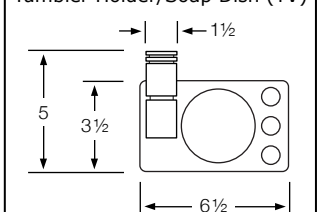

**86-0.7**  
Soap Dish (SV)

**86-0.8**  
Glass Shelf (TV)

**86-0.9**  
Extended Shaving Mirror (FV)

**86-0.9A/B/C/D**  
Mirror (SV)

**86-0.12A**  
Wire Dish (TV)

## Dania 96

**96-0.1/82-0.1A/82-0.1B**  
Towel Bar (TV)

**96-0.3**  
Towel Ring (FV/SV)

**96-0.4**  
Paper Holder (TV)

**96-0.5**  
Robe Hook (SV)

**96-0.6/96-0.7**  
Tumbler Holder/Soap Dish (TV)

**96-0.8**  
Glass Shelf (TV)

**96-0.9**  
Extended Shaving Mirror (FV)

**96-0.9A/B/C/D**  
Mirror (SV)

**96-0.12A**  
Wire Dish (TV)