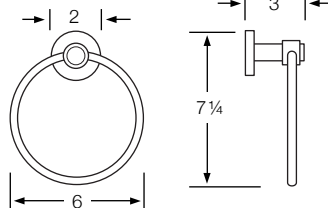

## Milano 82

TV-Top View SV-Side View FV-Front View

**82-0.1/82-0.1A/82-0.1B**  
Towel Bar (TV)

**82-0.3**  
Towel Ring (FV/SV)

**82-0.4**  
Paper Holder (TV)

**82-0.5**  
Robe Hook (SV)

**82-0.6/82-0.7**  
Tumbler Holder/Soap Dish (TV)