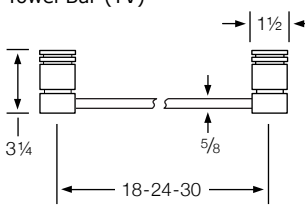

## Cascade 86

**86-0.1/0.1A/0.1B**  
Towel Bar (TV)

**86-0.2/0.2A/0.2B**  
Double Towel Bar (TV/SV)

**86-0.3**  
Towel Ring (FV/SV)

**86-0.4**  
Paper Holder (FV/SV)

**86-0.5**  
Robe Hook (SV)

**86-0.6**  
Tumbler Holder (SV)

**86-0.7**  
Soap Dish (SV)

**86-0.8**  
Glass Shelf (TV)

**86-0.9**  
Extended Shaving Mirror (FV)

**86-0.9A/B/C/D**  
Mirror (SV)

**86-0.12A**  
Wire Dish (TV)

## Dania 96

**96-0.1/82-0.1A/82-0.1B**  
Towel Bar (TV)

**96-0.3**  
Towel Ring (FV/SV)

**96-0.4**  
Paper Holder (TV)

**96-0.5**  
Robe Hook (SV)

**96-0.6/96-0.7**  
Tumbler Holder/Soap Dish (TV)

**96-0.8**  
Glass Shelf (TV)