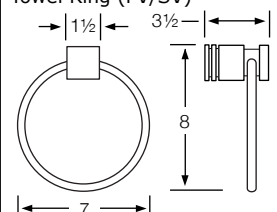

## Cascade 86

**86-0.1/0.1A/0.1B**  
Towel Bar (TV)

**86-0.2/0.2A/0.2B**  
Double Towel Bar (TV/SV)

**86-0.3**  
Towel Ring (FV/SV)

**86-0.4**  
Paper Holder (FV/SV)

**86-0.5**  
Robe Hook (SV)

**86-0.6**  
Tumbler Holder (SV)

**86-0.7**  
Soap Dish (SV)

**86-0.8**  
Glass Shelf (TV)

**86-0.9**  
Extended Shaving Mirror (FV)

**86-0.9A/B/C/D**  
Mirror (SV)

**86-0.12A**  
Wire Dish (TV)

## Dania 96

**96-0.1/82-0.1A/82-0.1B**  
Towel Bar (TV)

**96-0.3**  
Towel Ring (FV/SV)

**96-0.4**  
Paper Holder (TV)

**96-0.5**  
Robe Hook (SV)

**96-0.6/96-0.7**  
Tumbler Holder/Soap Dish (TV)

**96-0.8**  
Glass Shelf (TV)

**96-0.9**  
Extended Shaving Mirror (FV)

**96-0.9A/B/C/D**  
Mirror (SV)

**96-0.12A**  
Wire Dish (TV)