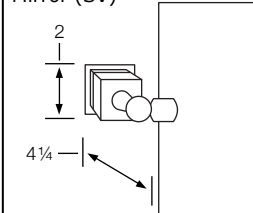

**86-0.7**  
Soap Dish (SV)

**86-0.8**  
Glass Shelf (TV)

**86-0.9**  
Extended Shaving Mirror (FV)

**86-0.9A/B/C/D**  
Mirror (SV)

**86-0.12A**  
Wire Dish (TV)

## Dania 96

**96-0.1/82-0.1A/82-0.1B**  
Towel Bar (TV)

**96-0.3**  
Towel Ring (FV/SV)

**96-0.4**  
Paper Holder (TV)

**96-0.5**  
Robe Hook (SV)

**96-0.6/96-0.7**  
Tumbler Holder/Soap Dish (TV)

**96-0.8**  
Glass Shelf (TV)

**96-0.9**  
Extended Shaving Mirror (FV)

**96-0.9A/B/C/D**  
Mirror (SV)

**96-0.12A**  
Wire Dish (TV)