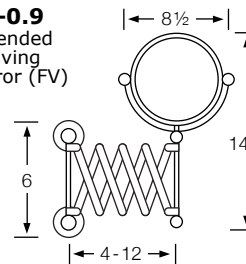

## Milano 82

TV-Top View SV-Side View FV-Front View

**82-0.1/82-0.1A/82-0.1B**  
Towel Bar (TV)

**82-0.3**  
Towel Ring (FV/SV)

**82-0.4**  
Paper Holder (TV)

**82-0.5**  
Robe Hook (SV)

**82-0.6/82-0.7**  
Tumbler Holder/Soap Dish (TV)

**82-0.8**  
Glass Shelf (TV)

**82-0.9**  
Extended Shaving Mirror (FV)

**82-0.9A/B/C/D**  
Mirror (SV)

## Cascade 86

**86-0.1/0.1A/0.1B**  
Towel Bar (TV)

**86-0.2/0.2A/0.2B**  
Double Towel Bar (TV/SV)

**86-0.3**  
Towel Ring (FV/SV)

**86-0.4**  
Paper Holder (FV/SV)

**86-0.5**  
Robe Hook (SV)

**86-0.6**  
Tumbler Holder (SV)