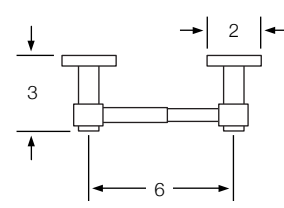

## Milano 82

TV-Top View SV-Side View FV-Front View

**82-0.1/82-0.1A/82-0.1B**  
Towel Bar (TV)

**82-0.3**  
Towel Ring (FV/SV)

**82-0.4**  
Paper Holder (TV)

**82-0.5**  
Robe Hook (SV)

**82-0.6/82-0.7**  
Tumbler Holder/Soap Dish (TV)

**82-0.8**  
Glass Shelf (TV)

**82-0.9**  
Extended Shaving Mirror (FV)

**82-0.9A/B/C/D**  
Mirror (SV)