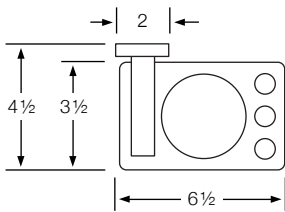

## Milano 82

TV-Top View SV-Side View FV-Front View

**82-0.1/82-0.1A/82-0.1B**  
Towel Bar (TV)

**82-0.3**  
Towel Ring (FV/SV)

**82-0.4**  
Paper Holder (TV)

**82-0.5**  
Robe Hook (SV)

**82-0.6/82-0.7**  
Tumbler Holder/Soap Dish (TV)

**82-0.8**  
Glass Shelf (TV)

**82-0.9**  
Extended Shaving Mirror (FV)

**82-0.9A/B/C/D**  
Mirror (SV)