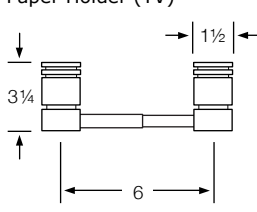

**86-0.7**  
Soap Dish (SV)

**86-0.8**  
Glass Shelf (TV)

**86-0.9**  
Extended Shaving Mirror (FV)

**86-0.9A/B/C/D**  
Mirror (SV)

**86-0.12A**  
Wire Dish (TV)

## Dania 96

**96-0.1/82-0.1A/82-0.1B**  
Towel Bar (TV)

**96-0.3**  
Towel Ring (FV/SV)

**96-0.4**  
Paper Holder (TV)

**96-0.5**  
Robe Hook (SV)

**96-0.6/96-0.7**  
Tumbler Holder/Soap Dish (TV)

**96-0.8**  
Glass Shelf (TV)

**96-0.9**  
Extended Shaving Mirror (FV)

**96-0.9A/B/C/D**  
Mirror (SV)

**96-0.12A**  
Wire Dish (TV)