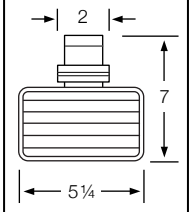

## Cascade 86

**86-0.1/0.1A/0.1B**  
Towel Bar (TV)

**86-0.2/0.2A/0.2B**  
Double Towel Bar (TV/SV)

**86-0.3**  
Towel Ring (FV/SV)

**86-0.4**  
Paper Holder (FV/SV)

**86-0.5**  
Robe Hook (SV)

**86-0.6**  
Tumbler Holder (SV)

**86-0.7**  
Soap Dish (SV)

**86-0.8**  
Glass Shelf (TV)

**86-0.9**  
Extended Shaving Mirror (FV)

**86-0.9A/B/C/D**  
Mirror (SV)

**86-0.12A**  
Wire Dish (TV)

## Dania 96

**96-0.1/82-0.1A/82-0.1B**  
Towel Bar (TV)

**96-0.3**  
Towel Ring (FV/SV)

**96-0.4**  
Paper Holder (TV)

**96-0.5**  
Robe Hook (SV)

**96-0.6/96-0.7**  
Tumbler Holder/Soap Dish (TV)

**96-0.8**  
Glass Shelf (TV)