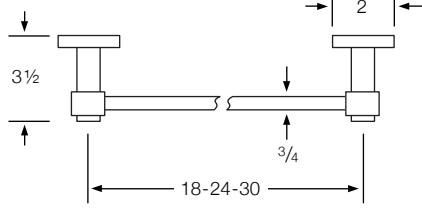

## Milano 82

TV-Top View SV-Side View FV-Front View

**82-0.1/82-0.1A/82-0.1B**  
Towel Bar (TV)

**82-0.3**  
Towel Ring (FV/SV)

**82-0.4**  
Paper Holder (TV)

**82-0.5**  
Robe Hook (SV)

**82-0.6/82-0.7**  
Tumbler Holder/Soap Dish (TV)