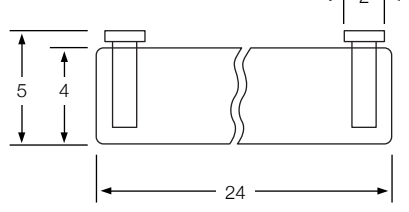

## Milano 82

TV-Top View SV-Side View FV-Front View

**82-0.1/82-0.1A/82-0.1B**  
Towel Bar (TV)

**82-0.3**  
Towel Ring (FV/SV)

**82-0.4**  
Paper Holder (TV)

**82-0.5**  
Robe Hook (SV)

**82-0.6/82-0.7**  
Tumbler Holder/Soap Dish (TV)

**82-0.8**  
Glass Shelf (TV)

**82-0.9**  
Extended Shaving Mirror (FV)

**82-0.9A/B/C/D**  
Mirror (SV)