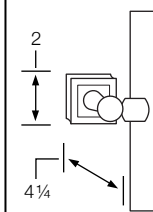

## Cascade 86

**86-0.1/0.1A/0.1B**  
Towel Bar (TV)

**86-0.2/0.2A/0.2B**  
Double Towel Bar (TV/SV)

**86-0.3**  
Towel Ring (FV/SV)

**86-0.4**  
Paper Holder (FV/SV)

**86-0.5**  
Robe Hook (SV)

**86-0.6**  
Tumbler Holder (SV)

**86-0.7**  
Soap Dish (SV)

**86-0.8**  
Glass Shelf (TV)

**86-0.9**  
Extended Shaving Mirror (FV)

**86-0.9A/B/C/D**  
Mirror (SV)

**86-0.12A**  
Wire Dish (TV)

## Dania 96

**96-0.1/82-0.1A/82-0.1B**  
Towel Bar (TV)

**96-0.3**  
Towel Ring (FV/SV)

**96-0.4**  
Paper Holder (TV)

**96-0.5**  
Robe Hook (SV)

**96-0.6/96-0.7**  
Tumbler Holder/Soap Dish (TV)

**96-0.8**  
Glass Shelf (TV)