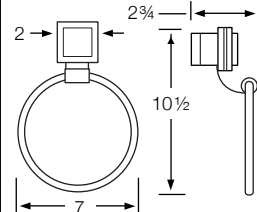

## Milano 82

TV-Top View SV-Side View FV-Front View

**82-0.1/82-0.1A/82-0.1B**  
Towel Bar (TV)

**82-0.3**  
Towel Ring (FV/SV)

**82-0.4**  
Paper Holder (TV)

**82-0.5**  
Robe Hook (SV)

**82-0.6/82-0.7**  
Tumbler Holder/Soap Dish (TV)

**82-0.8**  
Glass Shelf (TV)

**82-0.9**  
Extended Shaving Mirror (FV)

**82-0.9A/B/C/D**  
Mirror (SV)

## Cascade 86

**86-0.1/0.1A/0.1B**  
Towel Bar (TV)

**86-0.2/0.2A/0.2B**  
Double Towel Bar (TV/SV)

**86-0.3**  
Towel Ring (FV/SV)

**86-0.4**  
Paper Holder (FV/SV)

**86-0.5**  
Robe Hook (SV)

**86-0.6**  
Tumbler Holder (SV)

**86-0.7**  
Soap Dish (SV)

**86-0.8**  
Glass Shelf (TV)

**86-0.9**  
Extended Shaving Mirror (FV)

**86-0.9A/B/C/D**  
Mirror (SV)

**86-0.12A**  
Wire Dish (TV)