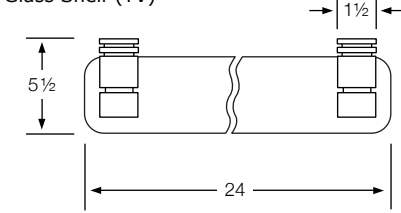

**86-0.7**  
Soap Dish (SV)

**86-0.8**  
Glass Shelf (TV)

**86-0.9**  
Extended Shaving Mirror (FV)

**86-0.9A/B/C/D**  
Mirror (SV)

**86-0.12A**  
Wire Dish (TV)

## Dania 96

**96-0.1/82-0.1A/82-0.1B**  
Towel Bar (TV)

**96-0.3**  
Towel Ring (FV/SV)

**96-0.4**  
Paper Holder (TV)

**96-0.5**  
Robe Hook (SV)

**96-0.6/96-0.7**  
Tumbler Holder/Soap Dish (TV)

**96-0.8**  
Glass Shelf (TV)

**96-0.9**  
Extended Shaving Mirror (FV)

**96-0.9A/B/C/D**  
Mirror (SV)

**96-0.12A**  
Wire Dish (TV)