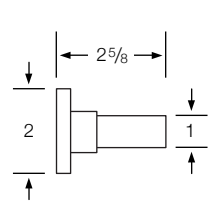

## Milano 82

TV-Top View SV-Side View FV-Front View

**82-0.1/82-0.1A/82-0.1B**  
Towel Bar (TV)

**82-0.3**  
Towel Ring (FV/SV)

**82-0.4**  
Paper Holder (TV)

**82-0.5**  
Robe Hook (SV)

**82-0.6/82-0.7**  
Tumbler Holder/Soap Dish (TV)

**82-0.8**  
Glass Shelf (TV)

**82-0.9**  
Extended Shaving Mirror (FV)

**82-0.9A/B/C/D**  
Mirror (SV)