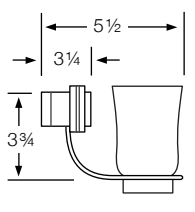

**82-0.8**  
Glass Shelf (TV)

**82-0.9**  
Extended Shaving Mirror (FV)

**82-0.9A/B/C/D**  
Mirror (SV)

## Cascade 86

**86-0.1/0.1A/0.1B**  
Towel Bar (TV)

**86-0.2/0.2A/0.2B**  
Double Towel Bar (TV/SV)

**86-0.3**  
Towel Ring (FV/SV)

**86-0.4**  
Paper Holder (FV/SV)

**86-0.5**  
Robe Hook (SV)

**86-0.6**  
Tumbler Holder (SV)

**86-0.7**  
Soap Dish (SV)

**86-0.8**  
Glass Shelf (TV)

**86-0.9**  
Extended Shaving Mirror (FV)

**86-0.9A/B/C/D**  
Mirror (SV)

**86-0.12A**  
Wire Dish (TV)

## Dania 96

**96-0.1/82-0.1A/82-0.1B**  
Towel Bar (TV)

**96-0.3**  
Towel Ring (FV/SV)

**96-0.4**  
Paper Holder (TV)

**96-0.5**  
Robe Hook (SV)

**96-0.6/96-0.7**  
Tumbler Holder/Soap Dish (TV)

**96-0.8**  
Glass Shelf (TV)