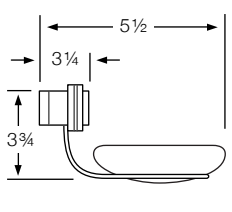

**82-0.8**  
Glass Shelf (TV)

**82-0.9**  
Extended Shaving Mirror (FV)

**82-0.9A/B/C/D**  
Mirror (SV)

## Cascade 86

**86-0.1/0.1A/0.1B**  
Towel Bar (TV)

**86-0.2/0.2A/0.2B**  
Double Towel Bar (TV/SV)

**86-0.3**  
Towel Ring (FV/SV)

**86-0.4**  
Paper Holder (FV/SV)

**86-0.5**  
Robe Hook (SV)

**86-0.6**  
Tumbler Holder (SV)

**86-0.7**  
Soap Dish (SV)

**86-0.8**  
Glass Shelf (TV)

**86-0.9**  
Extended Shaving Mirror (FV)

**86-0.9A/B/C/D**  
Mirror (SV)

**86-0.12A**  
Wire Dish (TV)