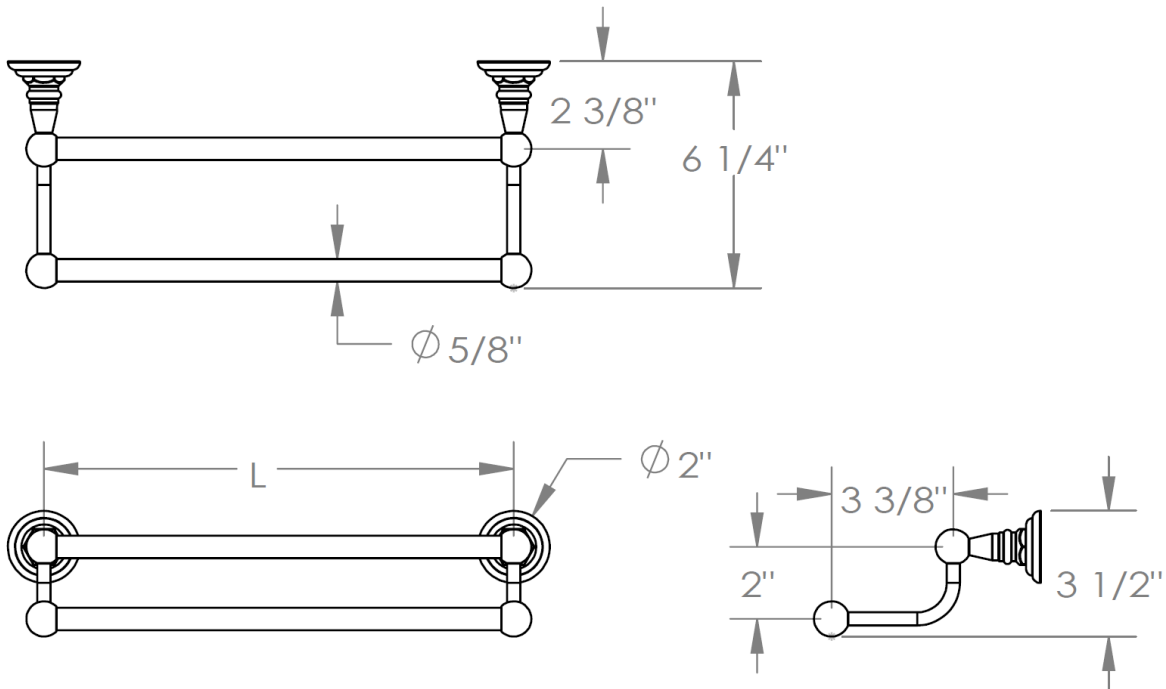

322-0.2
Towel Bar

Model No.	Dimension of L
322-0.2	18"
322-0.2A	24"
322-0.2B	30"

WATERMARK DESIGNS 1/21/2015