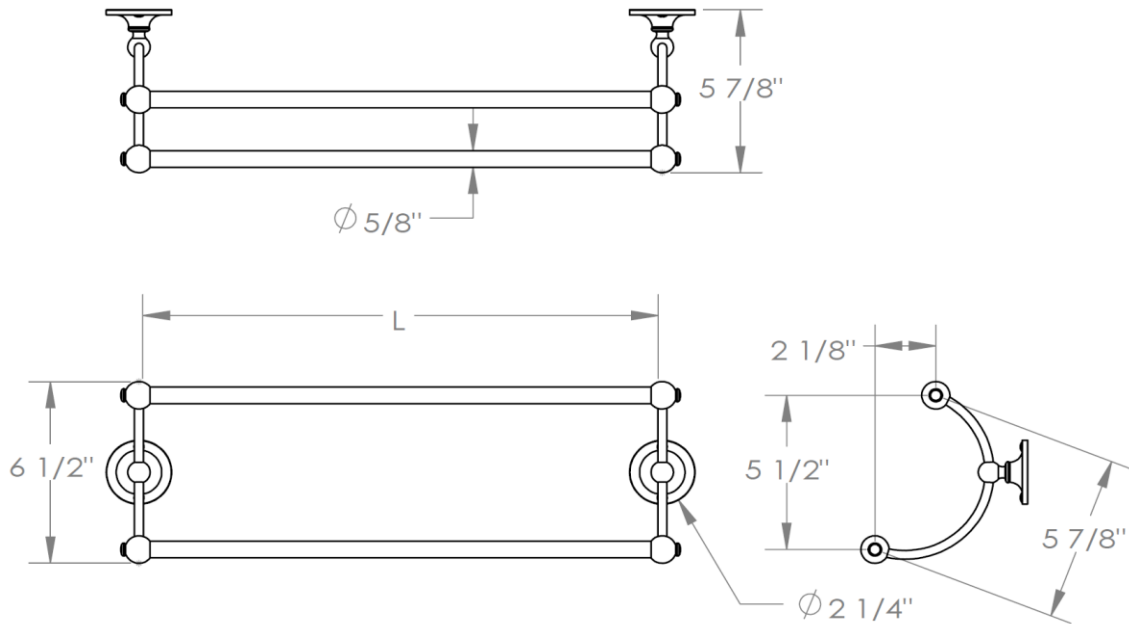

321-0.2
Towel Bar

Model No.	Dimension of L
0.2	18"
0.2A	24"
0.2B	30"

WATERMARK DESIGNS 1/21/2015