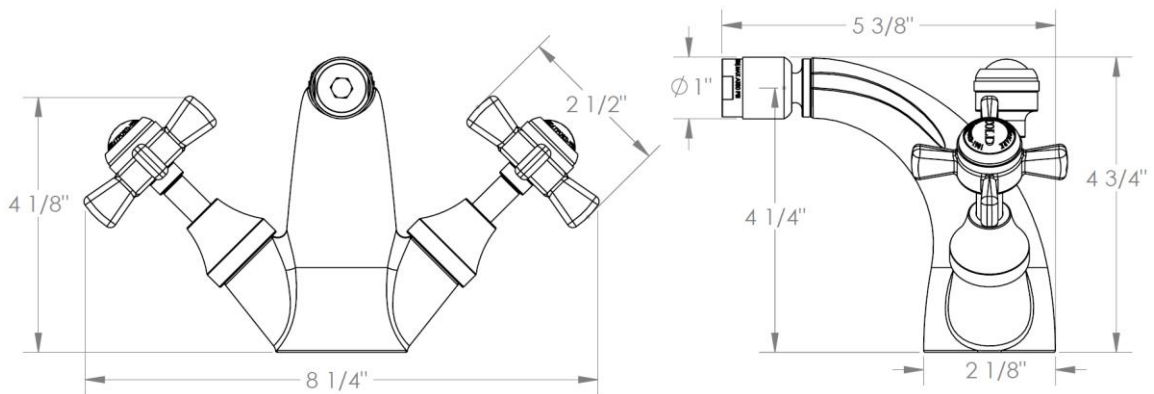

321-4.1-S1
Single Hole Bidet

Meets the applicable requirements of ASME A112.18.1-2005/CSA B125.1-05, entitled "Plumbing Supply Fittings"

WATERMARK DESIGNS 4/8/2015

350 Dewitt Ave Brooklyn NY 11207 USA T 718 257 2800 F 718 257 2144 info@watermark-designs.com