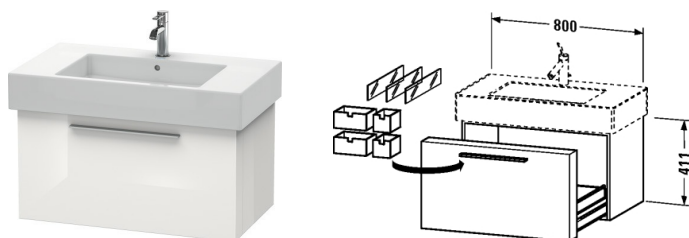

Fogo Vanity unit wall-mounted # F09572

|< 31 1/2" Inch >|

Vanity unit wall-mounted	Dimension	Weight	Order number
1 pull-out compartment, 3 glass dividers, 2 box drawers large, 2 box drawers small, (not ground), for Vero # 032985			
Colors			
M03 Jade High Gloss Lacquer M10 Apricot Pearl High Gloss Lacquer M12 Brushed Oak (Real wood veneer) M13 American Walnut (Real wood veneer) M14 Terra (Decor) M18 White Matt M20 VSG Picto White M22 White High Gloss (Decor) M27 White Lilac High Gloss Lacquer M31 Pine Silver (Decor) M38 Dolomiti Grey High Gloss Lacquer M40 Black High Gloss Lacquer M43 Basalt Matt (Decor) M47 Stone Blue High Gloss Lacquer M49 Graphite Matt (Decor) M51 Pine Terra (Decor) M52 European Oak (Decor) M53 Chestnut Dark (Decor) M61 Olive Brown High Gloss Lacquer M69 Brushed Walnut (Real wood veneer) M71 Mediterranean Oak (Real wood veneer) M72 Brushed Dark Oak (Real wood veneer) M73 Ticino Cherry Tree (Decor) M79 Natural Walnut (Decor) M85 White High Gloss Lacquer M86 Cappuccino High Gloss Lacquer M87 White Lilac Satin Matt Lacquer M89 Flannel Grey High Gloss Lacquer M90 Flannel Grey Satin Matt Lacquer			
Variant			
	31 1/2" x 18 1/4" / 15" Inch		F09572
Infobox			
Space saving siphon # 005076 is recommended, # FO 9572, FO 9573 and FO 9574 available from stock: 12-Brushed Oak, 13-American Walnut, 69-Brushed Walnut			
Suitable products			
Furniture washbasin with tap platform, wall-mounted, hardware included, cUPC listed, 33 1/2" x 19 1/4" Inch	33 1/2" x 19 1/4" Inch		032985

All drawings contain the necessary measurements which are subject to standard tolerances. They are stated in inch & mm and are non-binding. Exact measurements, in particular for customized installation scenarios, can only be taken from the finished ceramic piece.