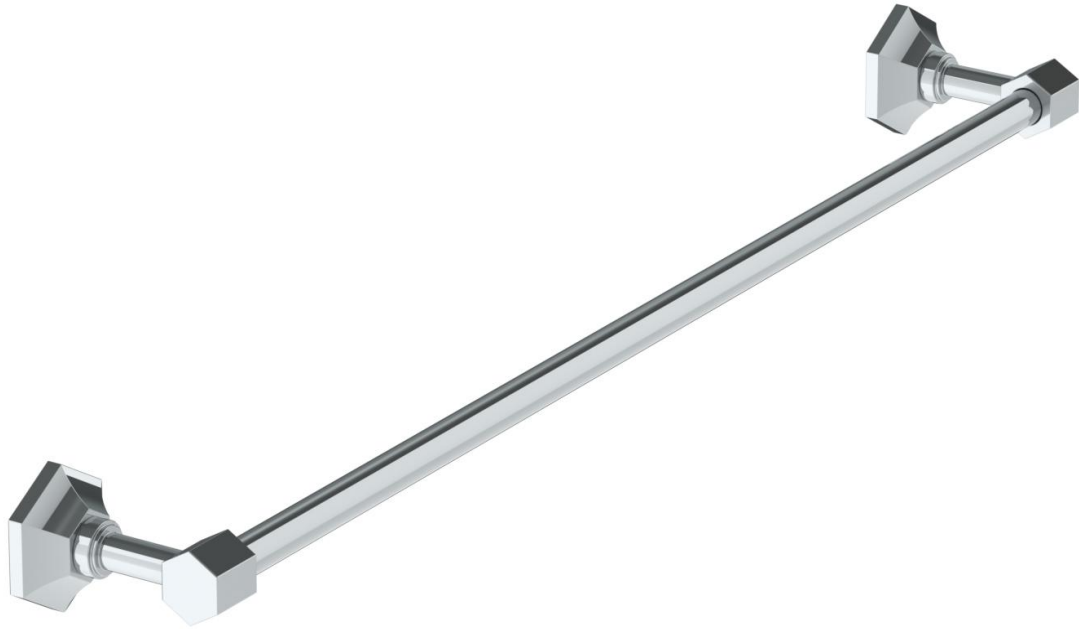

**314-0.1-M**  
Towel Bar - Metal

Model No.	Dimension of L
314-0.1-G	18"
314-0.1A-G	24"