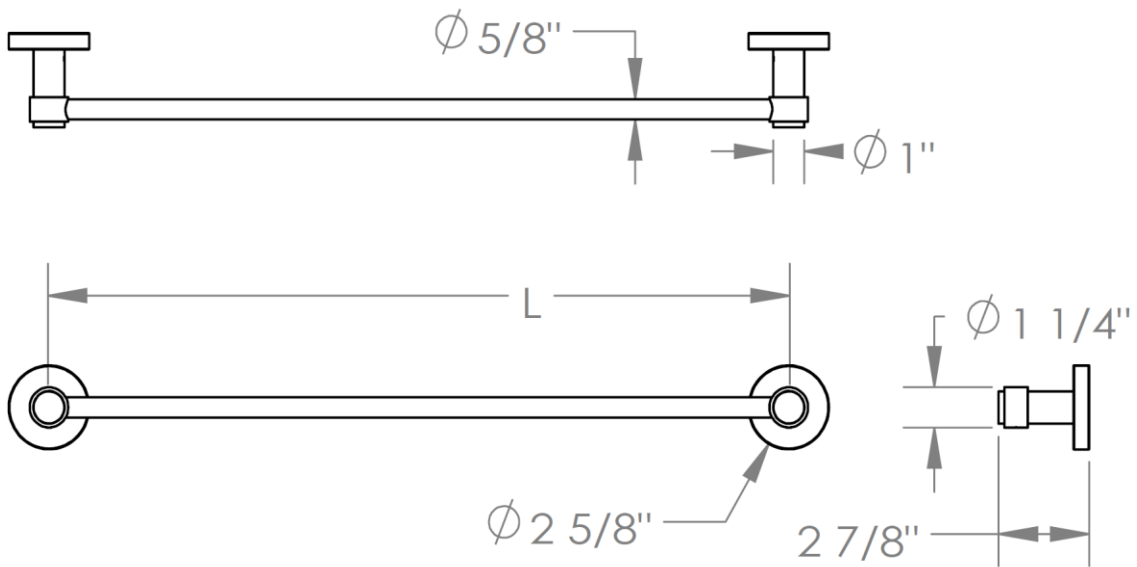

82-0.1, 82-0.1A, 82-0.1B
Towel Bar

Model No.	Dimension of L
82-0.1	18"
82-0.1A	24"
82-0.1B	30"

WATERMARK DESIGNS 3/12/2015