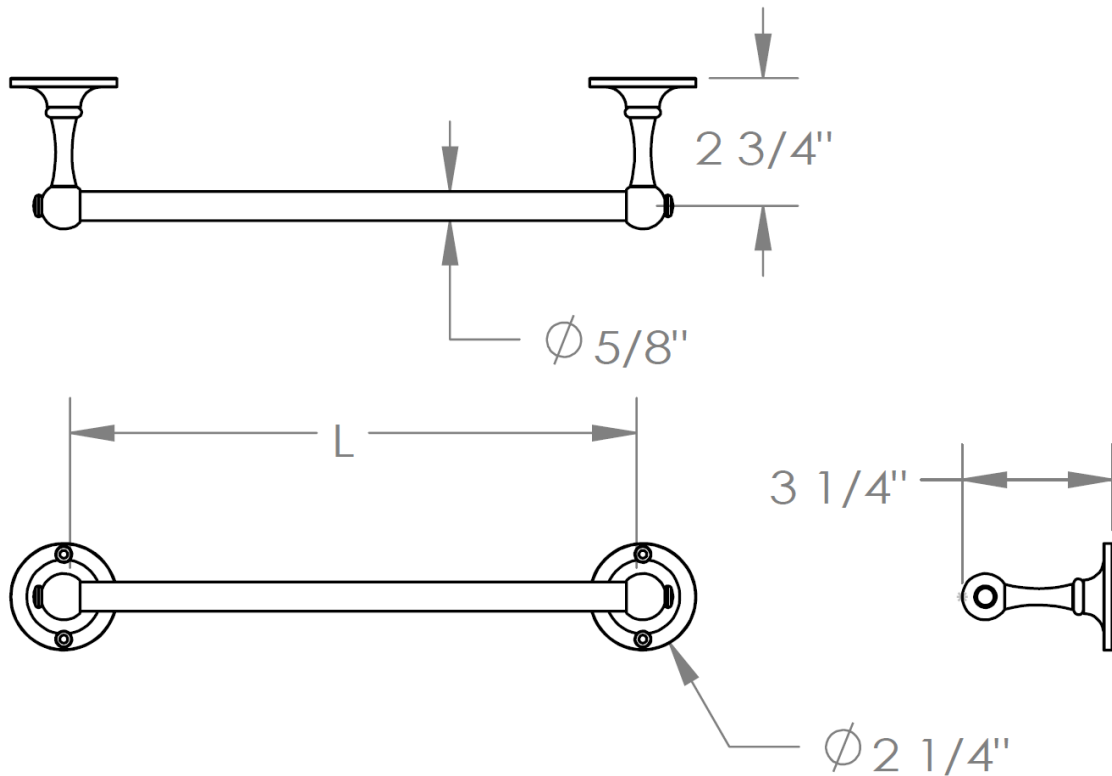

321-0.1
Towel Bar

Model No.	Dimension of L
321-0.1	18"
321-0.1A	24"
321-0.1B	30"

WATERMARK DESIGNS 1/21/2015