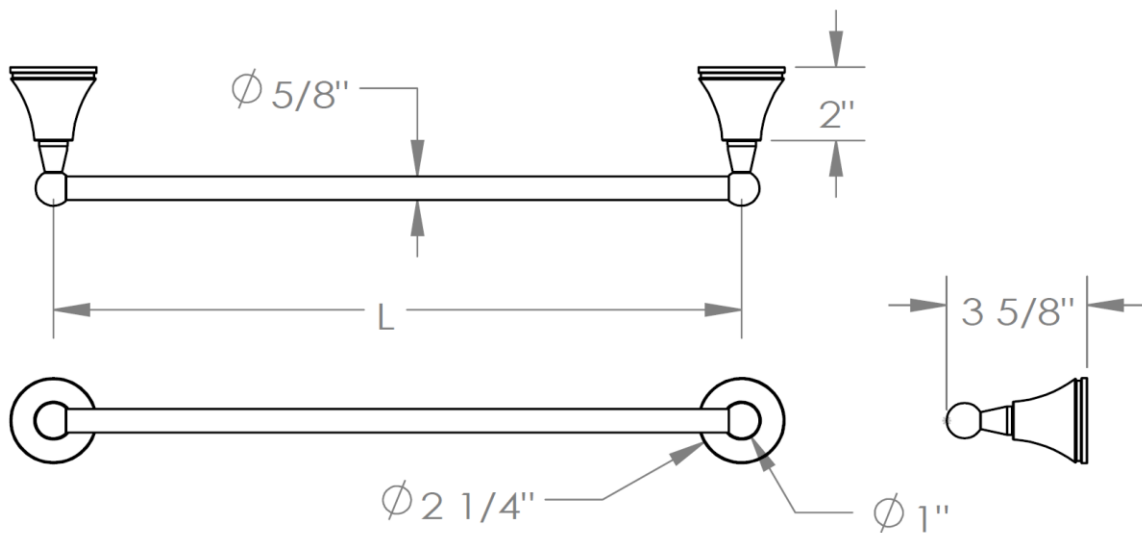

32-0.1
Towel Bar

Model No.	Dimension of L
0.1	18"
0.1A	24"
0.1B	30"

WATERMARK DESIGNS 1/12/2015