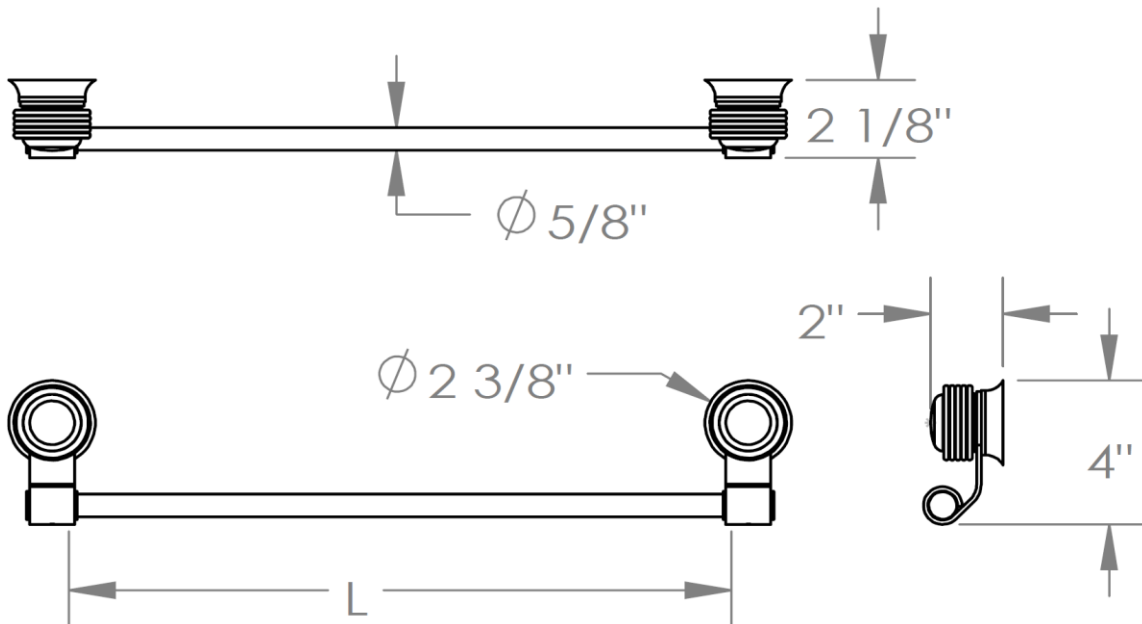

**316-0.1-XO**  
Towel Bar

Model No.	Dimension of L
316-0.1-XO	18"
316-0.1A-XO	24"
316-0.1B-XO	30"

**WATERMARK DESIGNS 1/21/2015**