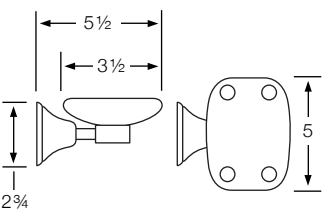

TV-Top View SV-Side View FV-Front View

310-0.1/0.1A/0.1B
Towel Bar (TV)

310-0.2/0.2A/0.2B
Double Towel Bar (TV/SV)

310-0.3
Towel Ring (FV/SV)

310-0.4
Paper Holder (TV)

310-0.5
Robe Hook (SV)

310-0.6/310-0.7
Tumbler Holder/Soap Dish (SV/TV)

310-0.8
Glass Shelf (TV)

310-0.9
Extended Shaving Mirror (FV)

310-0.9A/B/C/D
Mirror (SV)

310-0.12A
Wire Dish (TV)

Gramercy 312

312-0.1/0.1A/0.1B
Towel Bar (TV)

312-0.2/0.2A/0.2B
Double Towel Bar (TV/SV)

312-0.3
Towel Ring (FV/SV)