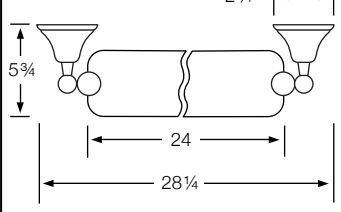

TV-Top View SV-Side View FV-Front View

310-0.1/0.1A/0.1B
Towel Bar (TV)

310-0.2/0.2A/0.2B
Double Towel Bar (TV/SV)

310-0.3
Towel Ring (FV/SV)

310-0.4
Paper Holder (TV)

310-0.5
Robe Hook (SV)

310-0.6/310-0.7
Tumbler Holder/Soap Dish (SV/TV)

310-0.8
Glass Shelf (TV)

310-0.9
Extended Shaving Mirror (FV)

310-0.9A/B/C/D
Mirror (SV)

310-0.12A
Wire Dish (TV)

Gramercy 312

312-0.1/0.1A/0.1B
Towel Bar (TV)

312-0.2/0.2A/0.2B
Double Towel Bar (TV/SV)

312-0.3
Towel Ring (FV/SV)