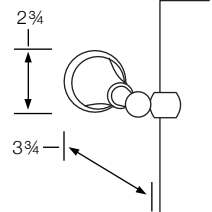

TV-Top View SV-Side View FV-Front View

310-0.1/0.1A/0.1B
Towel Bar (TV)

310-0.2/0.2A/0.2B
Double Towel Bar (TV/SV)

310-0.3
Towel Ring (FV/SV)

310-0.4
Paper Holder (TV)

310-0.5
Robe Hook (SV)

310-0.6/310-0.7
Tumbler Holder/Soap Dish (SV/TV)

310-0.8
Glass Shelf (TV)

310-0.9
Extended Shaving Mirror (FV)

310-0.9A/B/C/D
Mirror (SV)

310-0.12A
Wire Dish (TV)

Gramercy 312

312-0.1/0.1A/0.1B
Towel Bar (TV)

312-0.2/0.2A/0.2B
Double Towel Bar (TV/SV)

312-0.3
Towel Ring (FV/SV)