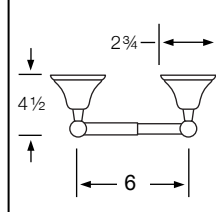

TV-Top View SV-Side View FV-Front View

310-0.1/0.1A/0.1B
Towel Bar (TV)

310-0.2/0.2A/0.2B
Double Towel Bar (TV/SV)

310-0.3
Towel Ring (FV/SV)

310-0.4
Paper Holder (TV)

310-0.5
Robe Hook (SV)

310-0.6/310-0.7
Tumbler Holder/Soap Dish (SV/TV)

310-0.8
Glass Shelf (TV)

310-0.9
Extended Shaving Mirror (FV)

310-0.9A/B/C/D
Mirror (SV)

310-0.12A
Wire Dish (TV)

Gramercy 312

312-0.1/0.1A/0.1B
Towel Bar (TV)

312-0.2/0.2A/0.2B
Double Towel Bar (TV/SV)

312-0.3
Towel Ring (FV/SV)