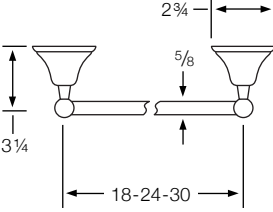

TV-Top View SV-Side View FV-Front View

310-0.1/0.1A/0.1B
Towel Bar (TV)

310-0.2/0.2A/0.2B
Double Towel Bar (TV/SV)

310-0.3
Towel Ring (FV/SV)

310-0.4
Paper Holder (TV)

310-0.5
Robe Hook (SV)

310-0.6/310-0.7
Tumbler Holder/Soap Dish (SV/TV)

310-0.8
Glass Shelf (TV)

310-0.9
Extended Shaving Mirror (FV)

310-0.9A/B/C/D
Mirror (SV)

310-0.12A
Wire Dish (TV)

Gramercy 312

312-0.1/0.1A/0.1B
Towel Bar (TV)

312-0.2/0.2A/0.2B
Double Towel Bar (TV/SV)

312-0.3
Towel Ring (FV/SV)