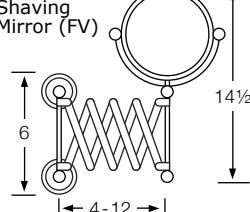

TV-Top View SV-Side View FV-Front View

310-0.1/0.1A/0.1B
Towel Bar (TV)

310-0.2/0.2A/0.2B
Double Towel Bar (TV/SV)

310-0.3
Towel Ring (FV/SV)

310-0.4
Paper Holder (TV)

310-0.5
Robe Hook (SV)

310-0.6/310-0.7
Tumbler Holder/Soap Dish (SV/TV)

310-0.8
Glass Shelf (TV)

310-0.9
Extended Shaving Mirror (FV)

310-0.9A/B/C/D
Mirror (SV)

310-0.12A
Wire Dish (TV)

Gramercy 312

312-0.1/0.1A/0.1B
Towel Bar (TV)

312-0.2/0.2A/0.2B
Double Towel Bar (TV/SV)

312-0.3
Towel Ring (FV/SV)