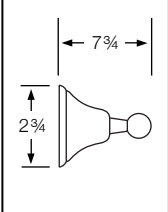

TV-Top View SV-Side View FV-Front View

310-0.1/0.1A/0.1B
Towel Bar (TV)

310-0.2/0.2A/0.2B
Double Towel Bar (TV/SV)

310-0.3
Towel Ring (FV/SV)

310-0.4
Paper Holder (TV)

310-0.5
Robe Hook (SV)

310-0.6/310-0.7
Tumbler Holder/Soap Dish (SV/TV)

310-0.8
Glass Shelf (TV)

310-0.9
Extended Shaving Mirror (FV)

310-0.9A/B/C/D
Mirror (SV)

310-0.12A
Wire Dish (TV)

Gramercy 312

312-0.1/0.1A/0.1B
Towel Bar (TV)

312-0.2/0.2A/0.2B
Double Towel Bar (TV/SV)

312-0.3
Towel Ring (FV/SV)