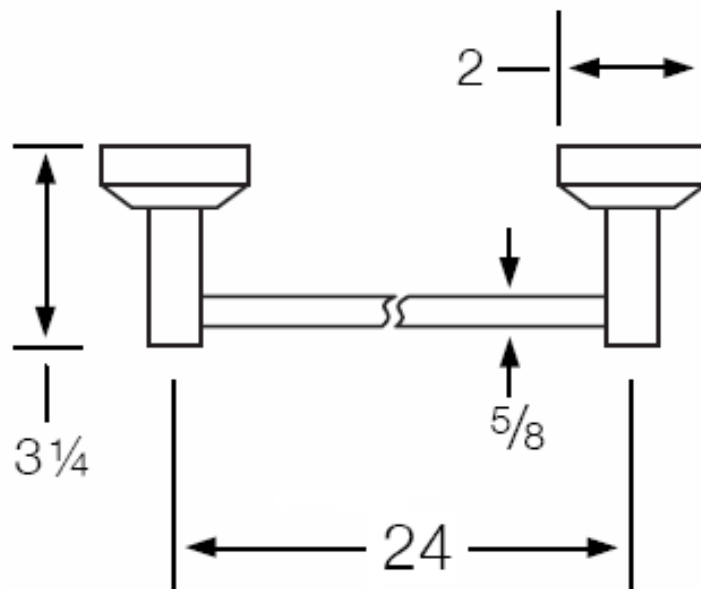

29-0.1A
24" Towel Bar

WATERMARK DESIGNS

10/15/2014