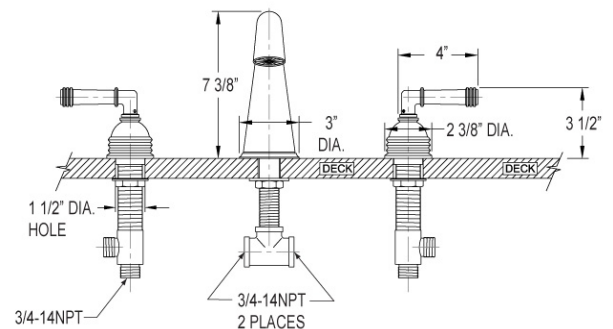

WARRANTY

- Limited Lifetime

COMPLIES WITH

- ADA
- A112.18.1-05/CSA B125.1-2005-CERTIFIED
- cUPC-CERTIFIED
- UPC-CERTIFIED