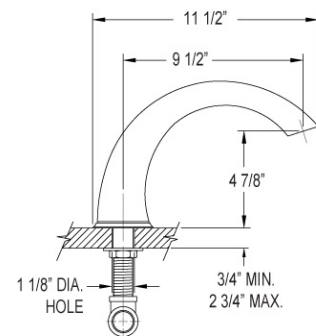

WARRANTY

- Limited Lifetime

COMPLIES WITH

- ADA
- A112.18.1-05/CSA B125.1-2005-CERTIFIED
- cUPC-CERTIFIED
- UPC-CERTIFIED