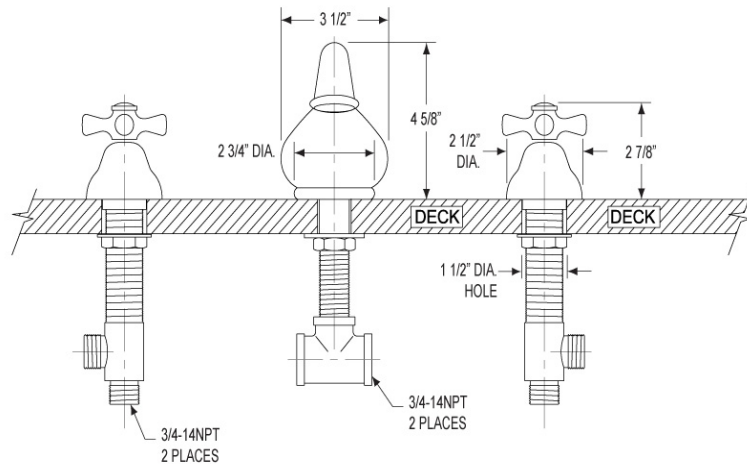

COLOR FINISHES

- Polished Nickel (K1190J_014)
- Satin Nickel (K1190J_015)
- Pewter (K1190J_15A)
- Polished Chrome (K1190J_026)
- Polished Brass (K1190J_003)
- Polished Brass Antiqued (K1190J_007)
- Satin Brass (K1190J_004)
- Polished Gold (K1190J_025)
- Polished Gold Antiqued (K1190J_25D)
- Satin Gold (K1190J_024)
- Satin Gold Antiqued (K1190J_24D)
- Satin Jeweler's Gold (K1190J_24J)
- Old English Brass (K1190J_OEB)
- Antique Brass (K1190J_047)
- Antique Bronze (K1190J_11B)

Image shown may not be in the finish selected