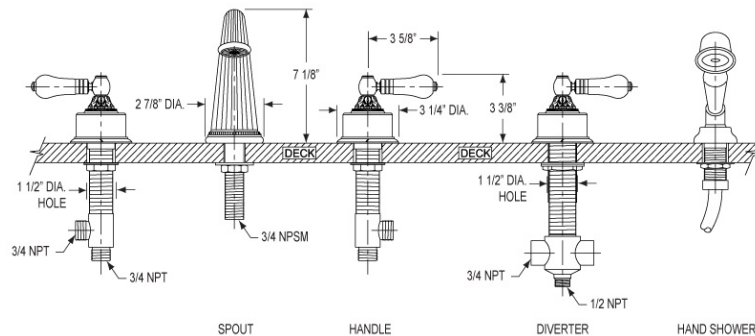

Deck Tub Set with Hand Shower Model K2243P1_003

FEATURES

- Style: Baroque Treasures
- Collection: Versailles
- 30" (762mm) maximum centers from diverter to hand shower
- Hand shower hose length is 59" (1499mm)
- 1-1/2" (38mm) hole size for valves and diverter
- 1-1/8" (29mm) hole size for spout
- 1-3/8" (35mm) hole size for hand shower
- Integral check valves for backflow protection
- K5141 Deck Tub Spout, 3/4" Valves, K6640 Green, K6641 Brown, K6642 Bleu Sodalite, K6643 Pink or K6644 Black Onyx Hand Shower, and K6005 Deck Bracket

Image shown may not be in the finish selected

COLOR FINISHES

- Polished Nickel (K2243P1_014)
- Satin Nickel (K2243P1_015)
- Pewter (K2243P1_15A)
- Polished Chrome (K2243P1_026)
- Polished Brass (K2243P1_003)
- Polished Brass Antiqued (K2243P1_007)
- Satin Brass (K2243P1_004)
- Polished Gold (K2243P1_025)
- Polished Gold Antiqued (K2243P1_25D)
- Satin Gold (K2243P1_024)
- Satin Gold Antiqued (K2243P1_24D)
- Satin Jeweler's Gold (K2243P1_24J)
- Old English Brass (K2243P1_OEB)
- Antique Brass (K2243P1_047)
- Antique Bronze (K2243P1_11B)

WARRANTY

- Limited Lifetime