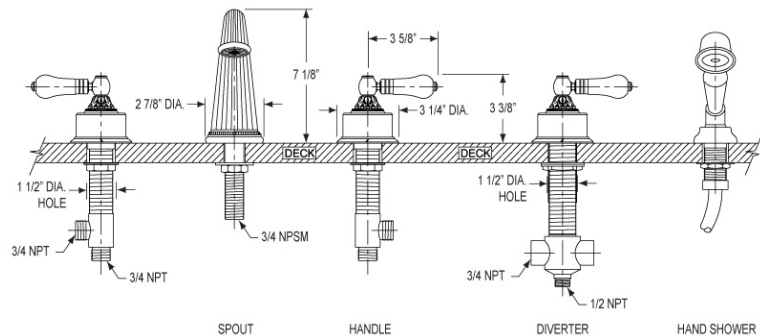

Deck Tub Set with Hand Shower Model K2244P1_003

FEATURES

- Style: Baroque Treasures
- Collection: Versailles
- 30" (762mm) maximum centers from diverter to hand shower
- Hand shower hose length is 59" (1499mm)
- 1-1/2" (38mm) hole size for valves and diverter
- 1-1/8" (29mm) hole size for spout
- 1-3/8" (35mm) hole size for hand shower
- Integral check valves for backflow protection
- K5141 Deck Tub Spout, 3/4" Valves, K6640 Green, K6641 Brown, K6642 Bleu Sodalite, K6643 Pink or K6644 Black Onyx Hand Shower, and K6005 Deck Bracket

Image shown may not be in the finish selected

COLOR FINISHES

- Polished Nickel (K2244P1_014)
- Satin Nickel (K2244P1_015)
- Pewter (K2244P1_15A)
- Polished Chrome (K2244P1_026)
- Polished Brass (K2244P1_003)
- Polished Brass Antiqued (K2244P1_007)
- Satin Brass (K2244P1_004)
- Polished Gold (K2244P1_025)
- Polished Gold Antiqued (K2244P1_25D)
- Satin Gold (K2244P1_024)
- Satin Gold Antiqued (K2244P1_24D)
- Satin Jeweler's Gold (K2244P1_24J)
- Old English Brass (K2244P1_OEB)
- Antique Brass (K2244P1_047)
- Antique Bronze (K2244P1_11B)

WARRANTY

- Limited Lifetime