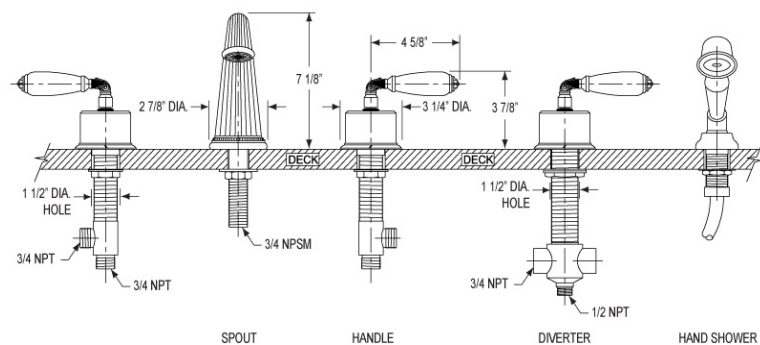

Deck Tub Set with Hand Shower Model K2338BP1_003

FEATURES

- Style: Baroque Treasures
- Collection: Valencia
- 30" (762mm) maximum centers from diverter to hand shower
- Hand shower hose length is 59" (1499mm)
- 1-1/2" (38mm) hole size for valves and diverter
- 1-1/8" (29mm) hole size for spout
- 1-3/8" (35mm) hole size for hand shower
- Integral check valves for backflow protection
- K5141 Deck Tub Spout, 3/4" Valves, K6539 White, K6540 Green, K6540 Black, K6541 Beige, or K6542 Green Marble Hand Shower, and K6005 Deck Bracket

Image shown may not be in the finish selected

COLOR FINISHES

- Polished Nickel (K2338BP1_014)
- Satin Nickel (K2338BP1_015)
- Pewter (K2338BP1_15A)
- Polished Chrome (K2338BP1_026)
- Polished Brass (K2338BP1_003)
- Polished Brass Antiqued (K2338BP1_007)
- Satin Brass (K2338BP1_004)
- Polished Gold (K2338BP1_025)
- Polished Gold Antiqued (K2338BP1_25D)
- Satin Gold (K2338BP1_024)
- Satin Gold Antiqued (K2338BP1_24D)
- Satin Jeweler's Gold (K2338BP1_24J)
- Old English Brass (K2338BP1_OEB)
- Antique Brass (K2338BP1_047)
- Antique Bronze (K2338BP1_11B)

WARRANTY

- Limited Lifetime