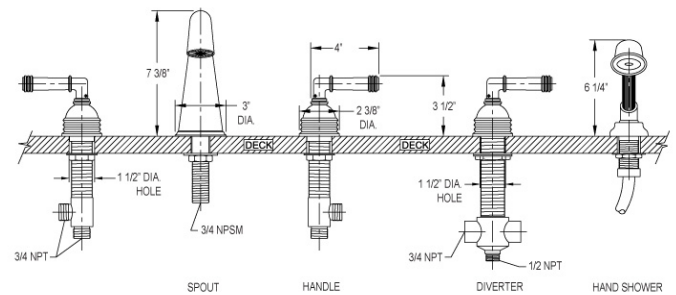

COLOR FINISHES

- Polished Nickel (K2109L1_014)
- Satin Nickel (K2109L1_015)
- Pewter (K2109L1_15A)
- Polished Chrome (K2109L1_026)
- Polished Brass (K2109L1_003)
- Polished Brass Antiqued (K2109L1_007)
- Satin Brass (K2109L1_004)
- Polished Gold (K2109L1_025)
- Polished Gold Antiqued (K2109L1_25D)
- Satin Gold (K2109L1_024)
- Satin Gold Antiqued (K2109L1_24D)
- Satin Jeweler's Gold (K2109L1_24J)
- Old English Brass (K2109L1_OEB)
- Antique Brass (K2109L1_047)
- Antique Bronze (K2109L1_11B)

Image shown may not be in the finish selected