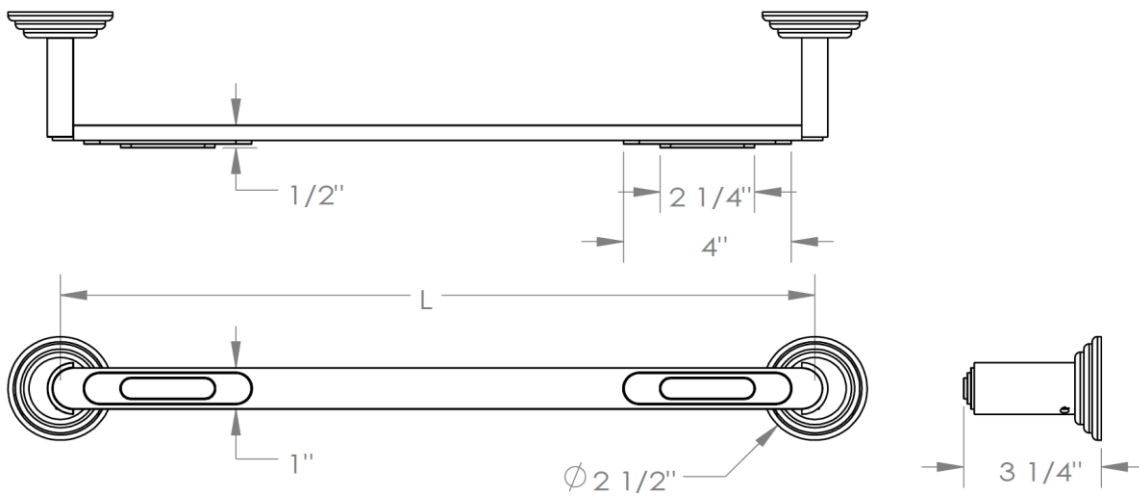

**160-0.1**  
Towel Bar

Model No.	Dimension of L
160-0.1	18"
160-0.1A	24"
160-0.1B	30"

**WATERMARK DESIGNS 1/15/2015**