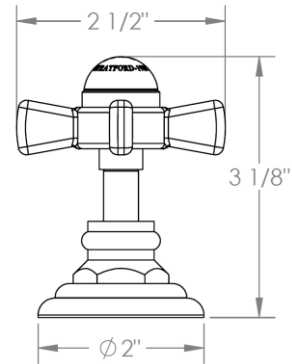

ADDITIONAL HANDLE OPTIONS

S1 - PRESTON