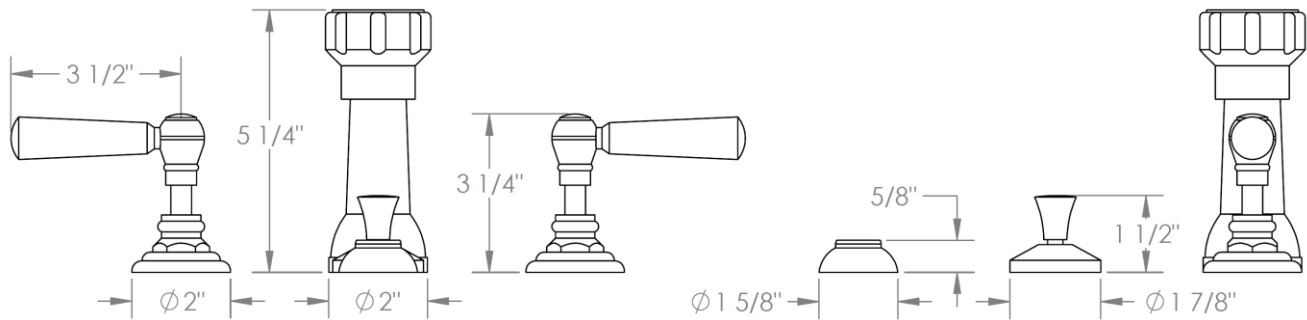

206-4-__
 Deck Mounted 4-Hole Bidet
 Includes MPU7 pop-up drain
 Paris Collection

Meets the applicable requirements of ASME A112.18.1-2005/CSA B125.1-05, entitled "Plumbing Supply Fittings"

ADDITIONAL HANDLE OPTIONS