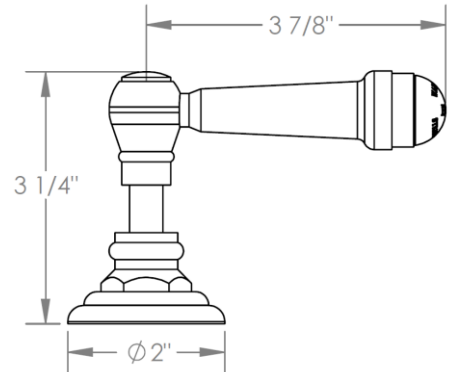

S2 - WALTHAM