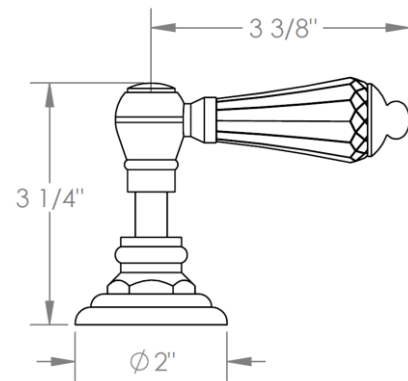

SWA - DARIEN