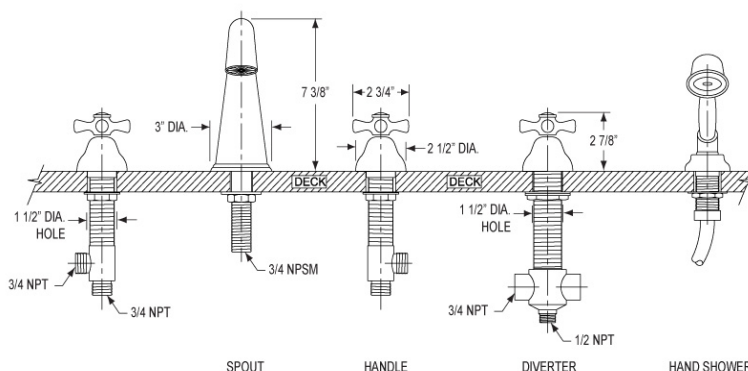

Deck Tub Set with Hand Shower Model K2120T1_004

FEATURES

- Style: Revival Grandeur
- Collection: Marquis & Jamestown
- 30" (762mm) maximum centers from diverter to hand shower
- Hand shower hose length is 59" (1499mm)
- 1-1/2" (38mm) hole size for valves and diverter
- 1-1/8" (29mm) hole size for spout
- 1-3/8" (35mm) hole size for hand shower
- Integral check valves for backflow protection
- K5120 Deck Tub Spout, 3/4" Valves, K6560 Hand Shower, and K6005 Deck Bracket

COLOR FINISHES

- Polished Nickel (K2120T1_014)
- Satin Nickel (K2120T1_015)
- Pewter (K2120T1_15A)
- Polished Chrome (K2120T1_026)
- Polished Brass (K2120T1_003)
- Polished Brass Antiqued (K2120T1_007)
- Satin Brass (K2120T1_004)
- Polished Gold (K2120T1_025)
- Polished Gold Antiqued (K2120T1_25D)
- Satin Gold (K2120T1_024)
- Satin Gold Antiqued (K2120T1_24D)
- Satin Jeweler's Gold (K2120T1_24J)
- Old English Brass (K2120T1_OEB)
- Antique Brass (K2120T1_047)
- Antique Bronze (K2120T1_11B)

WARRANTY

- Limited Lifetime