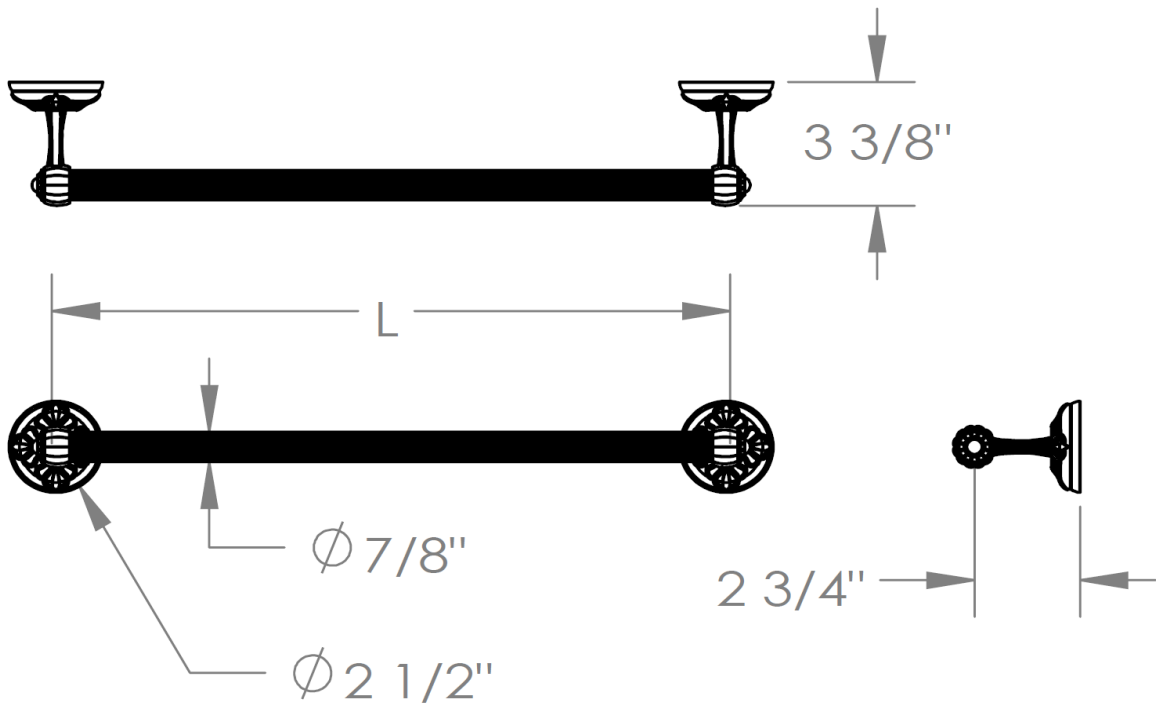

150-0.1
Towel Bar

Model No.	Dimension of L
150-0.1	18"
150-0.1A	24"
150-0.1B	30"

WATERMARK DESIGNS 1/15/2015