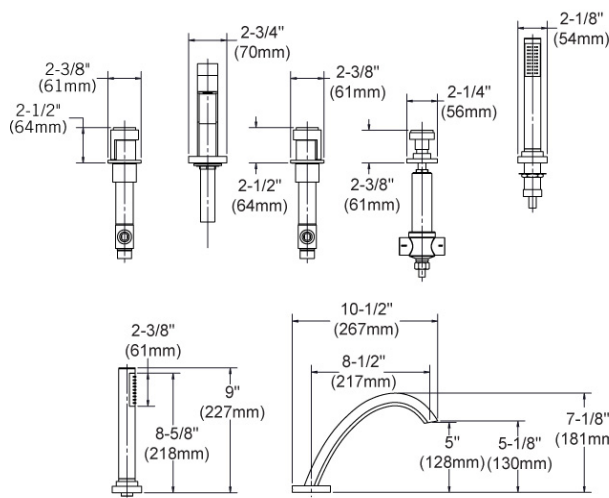

WARRANTY

- Limited Lifetime

COMPLIES WITH

- A112.18.1-05/CSA B125.1-2005-CERTIFIED
- cUPC-CERTIFIED
- UPC-CERTIFIED