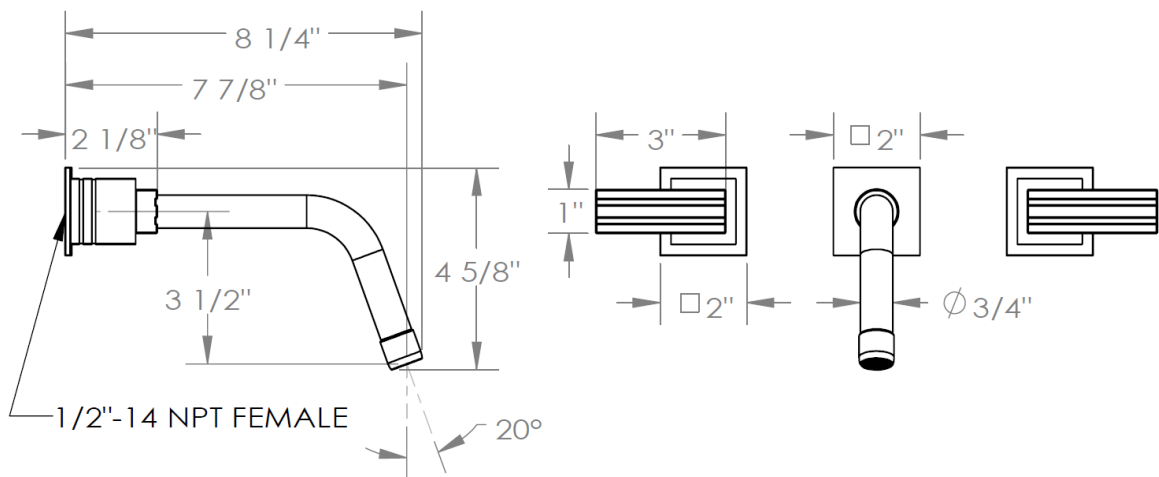

96-2.2-D5

Widespread - Wall Mounted

Meets the applicable requirements of ASME A112.18.1-2005/CSA B125.1-05, entitled "Plumbing Supply Fittings"

WATERMARK DESIGNS 11/21/2014

350 Dewitt Ave Brooklyn NY 11207 USA T 718 257 2800 F 718 257 2144 info@watermark-designs.com