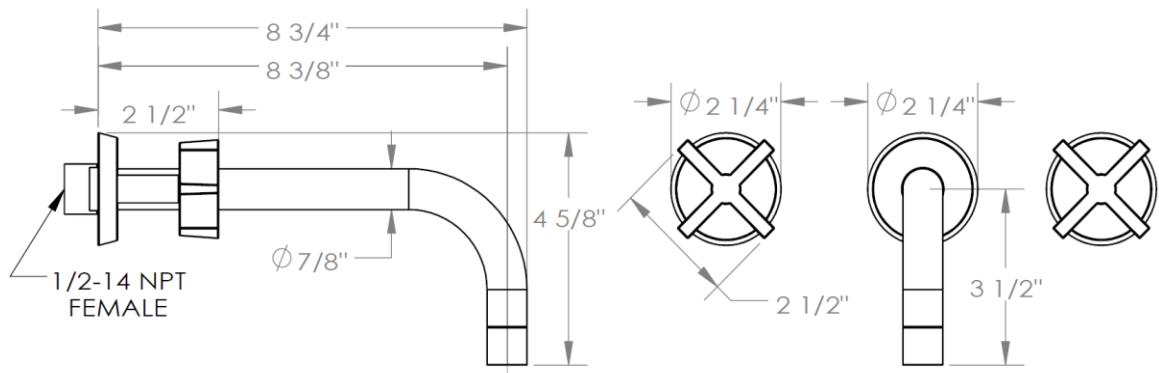

**37-2.2-BL3**

Wall Mount Lavatory Faucet with MPU5 Soft Touch Drain

Meets the applicable requirements of ASME A112.18.1-2005/CSA B125.1-05, entitled "Plumbing Supply Fittings"

**WATERMARK DESIGNS 12/2/2014**