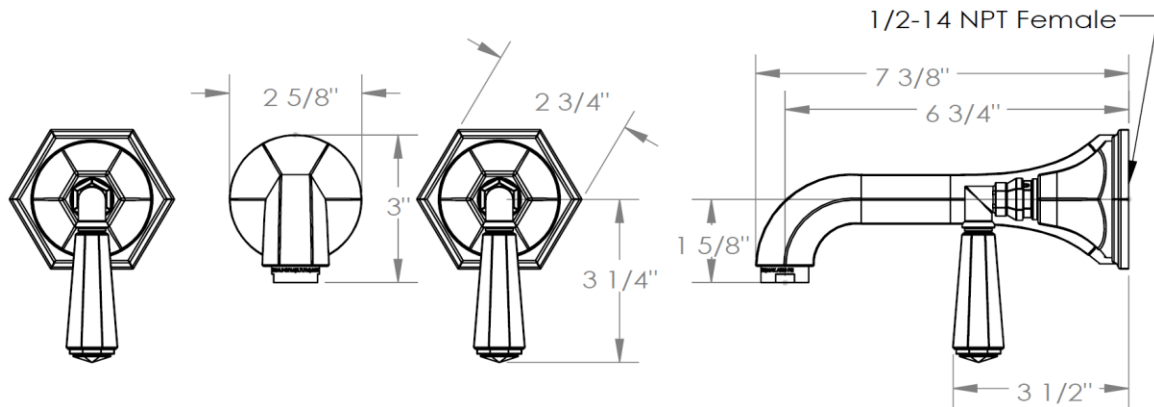

314-2.2-CRY5

Widespread - Wall Mounted

Meets the applicable requirements of ASME A112.18.1-2005/CSA B125.1-05, entitled "Plumbing Supply Fittings"

WATERMARK DESIGNS 12/22/2014

350 Dewitt Ave Brooklyn NY 11207 USA T 718 257 2800 F 718 257 2144 info@watermark-designs.com