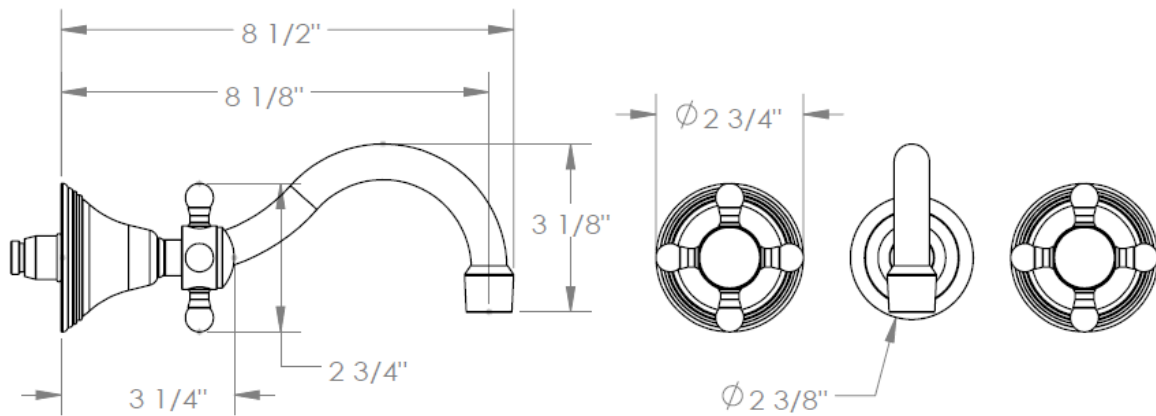

311-2.2-AX
Widespread - Wall Mounted

Meets the applicable requirements of ASME A112.18.1-2005/CSA B125.1-05, entitled "Plumbing Supply Fittings"

WATERMARK DESIGNS 3/12/2015

350 Dewitt Ave Brooklyn NY 11207 USA T 718 257 2800 F 718 257 2144 info@watermark-designs.com