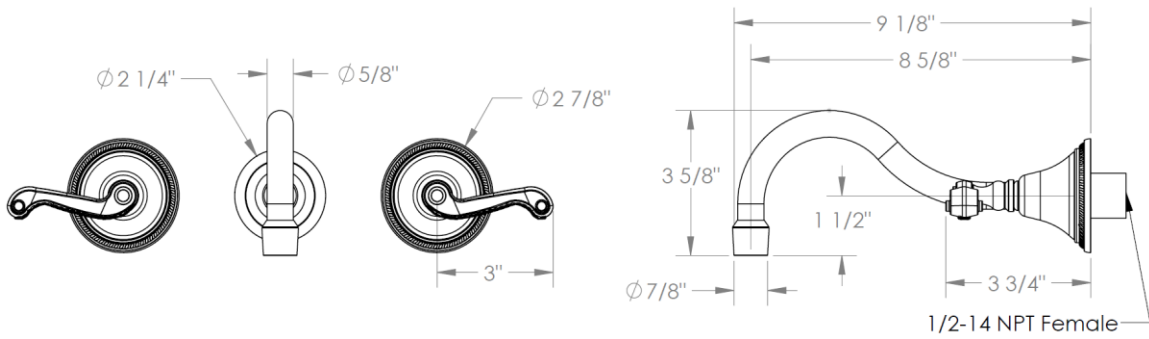

310-2.2-HH
Widespread - Wall Mounted

Meets the applicable requirements of ASME A112.18.1-2005/CSA B125.1-05, entitled "Plumbing Supply Fittings"

WATERMARK DESIGNS 3/12/2015

350 Dewitt Ave Brooklyn NY 11207 USA T 718 257 2800 F 718 257 2144 info@watermark-designs.com