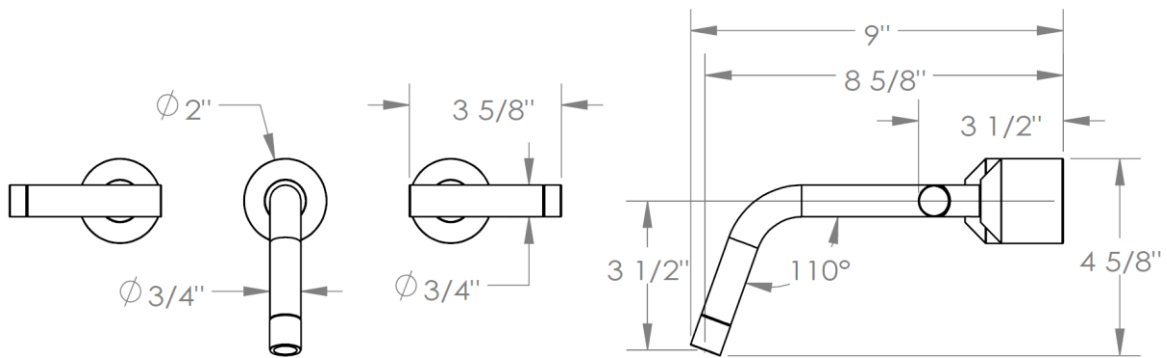

25-2.2-IN14

Widespread - Wall Mounted

Meets the applicable requirements of ASME A112.18.1-2005/CSA B125.1-05, entitled "Plumbing Supply Fittings"

WATERMARK DESIGNS 2/10/2015

350 Dewitt Ave Brooklyn NY 11207 USA T 718 257 2800 F 718 257 2144 info@watermark-designs.com