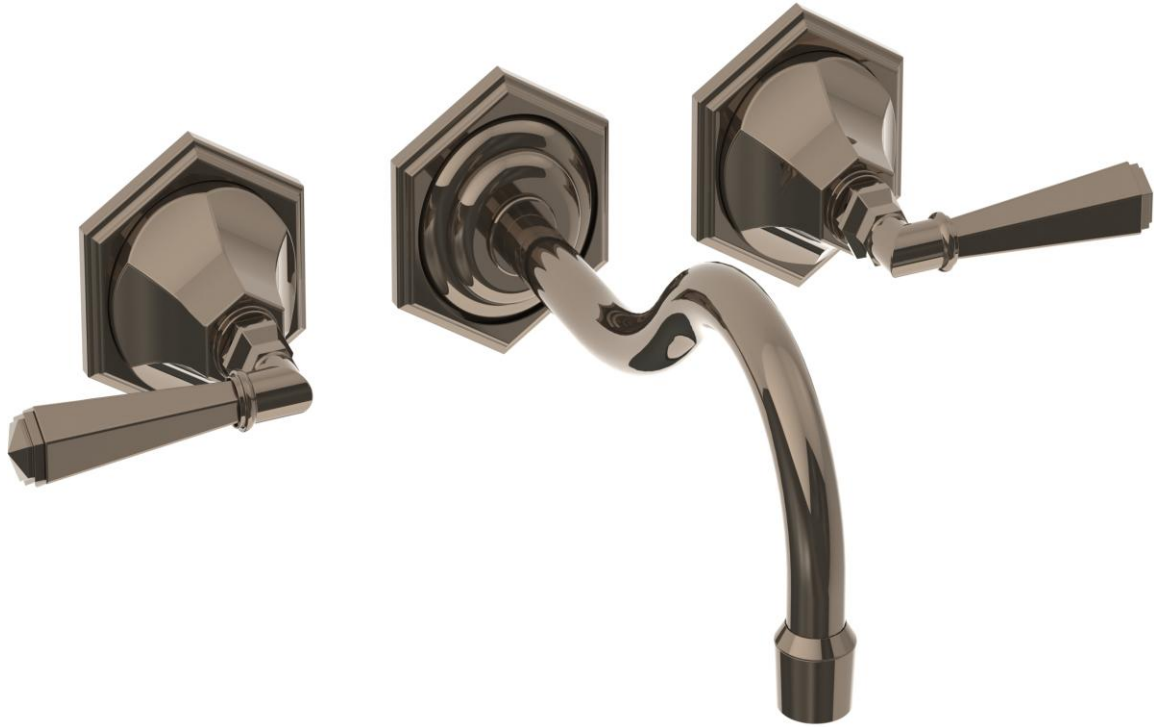

205-2.2-YY

Widespread - Wall Mounted

Meets the applicable requirements of ASME A112.18.1-2005/CSA B125.1-05, entitled "Plumbing Supply Fittings"

WATERMARK DESIGNS 12/17/2014

350 Dewitt Ave Brooklyn NY 11207 USA T 718 257 2800 F 718 257 2144 info@watermark-designs.com