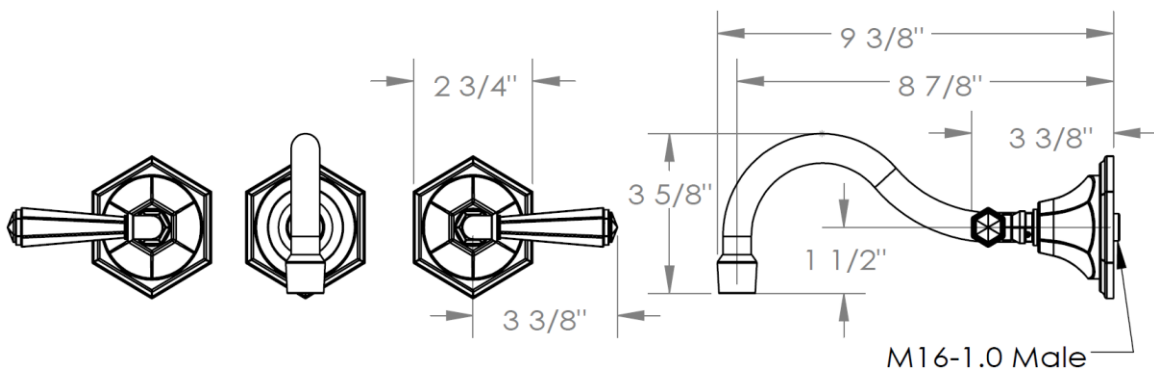

205-2.2-YY

Widespread - Wall Mounted

Meets the applicable requirements of ASME A112.18.1-2005/CSA B125.1-05, entitled "Plumbing Supply Fittings"

WATERMARK DESIGNS 12/17/2014

350 Dewitt Ave Brooklyn NY 11207 USA T 718 257 2800 F 718 257 2144 info@watermark-designs.com