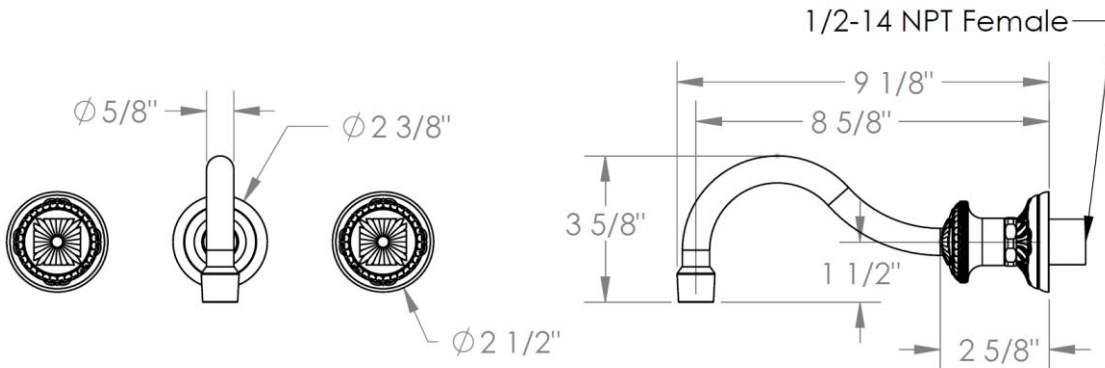

150-2.2-AZ1

Widespread - Wall Mounted

Meets the applicable requirements of ASME A112.18.1-2005/CSA B125.1-05, entitled "Plumbing Supply Fittings"

WATERMARK DESIGNS 4/6/2015

350 Dewitt Ave Brooklyn NY 11207 USA T 718 257 2800 F 718 257 2144 info@watermark-designs.com