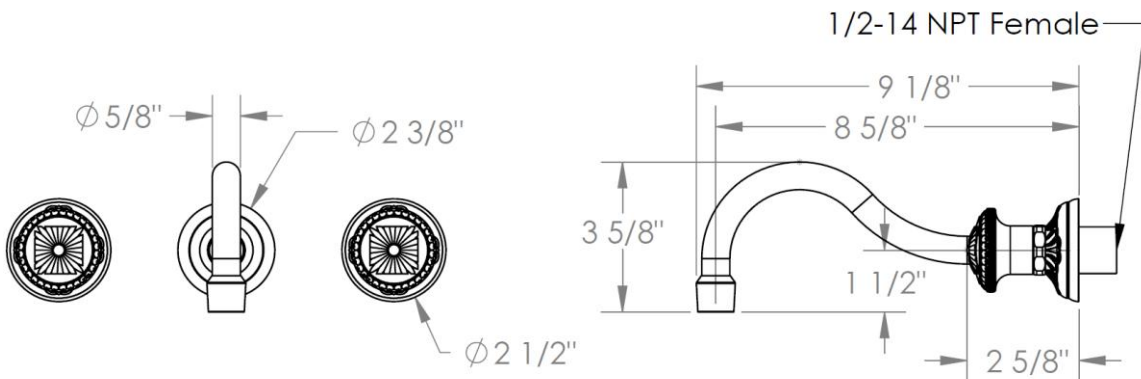

140-2.2-AZ1

Widespread - Wall Mounted

Meets the applicable requirements of ASME A112.18.1-2005/CSA B125.1-05, entitled "Plumbing Supply Fittings"

WATERMARK DESIGNS 4/6/2015

350 Dewitt Ave Brooklyn NY 11207 USA T 718 257 2800 F 718 257 2144 info@watermark-designs.com