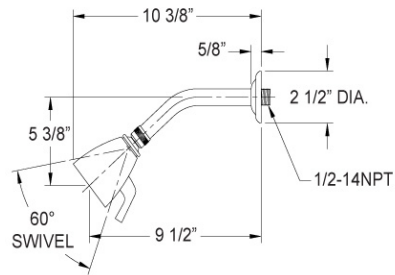

Three Handle Tub and Shower Set Model K2160_003

FEATURES

- Style: Revival Grandeur
- Collection: Georgetown
- Temperature controlled by handles
- K803 Shower Head

COLOR FINISHES

- Polished Nickel (K2160_014)
- Satin Nickel (K2160_015)
- Pewter (K2160_15A)
- Polished Chrome (K2160_026)
- Polished Brass (K2160_003)
- Polished Brass Antiqued (K2160_007)
- Satin Brass (K2160_004)
- Polished Gold (K2160_025)
- Polished Gold Antiqued (K2160_25D)
- Satin Gold (K2160_024)
- Satin Gold Antiqued (K2160_24D)
- Satin Jeweler's Gold (K2160_24J)
- Old English Brass (K2160_OEB)
- Antique Brass (K2160_047)
- Antique Bronze (K2160_11B)

Image shown may not be in the finish selected

WARRANTY

- Limited Lifetime

COMPLIES WITH

- A112.18.1-05/CSA B125.1-2005-CERTIFIED
- cUPC-CERTIFIED
- UPC-CERTIFIED

DIVERTER HANDLE HOT & COLD HANDLE