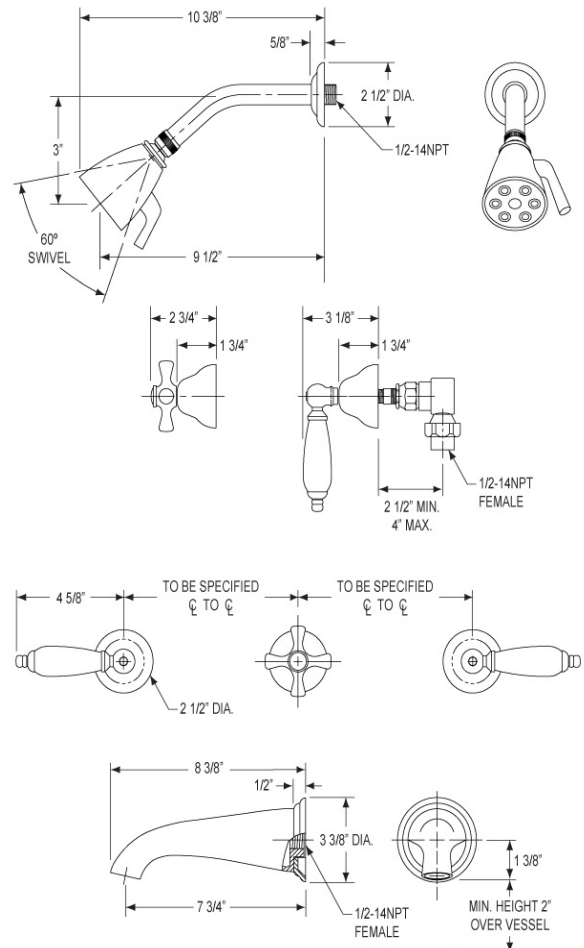

WARRANTY

- Limited Lifetime

COMPLIES WITH

- A112.18.1-05/CSA B125.1-2005-CERTIFIED
- cUPC-CERTIFIED
- UPC-CERTIFIED