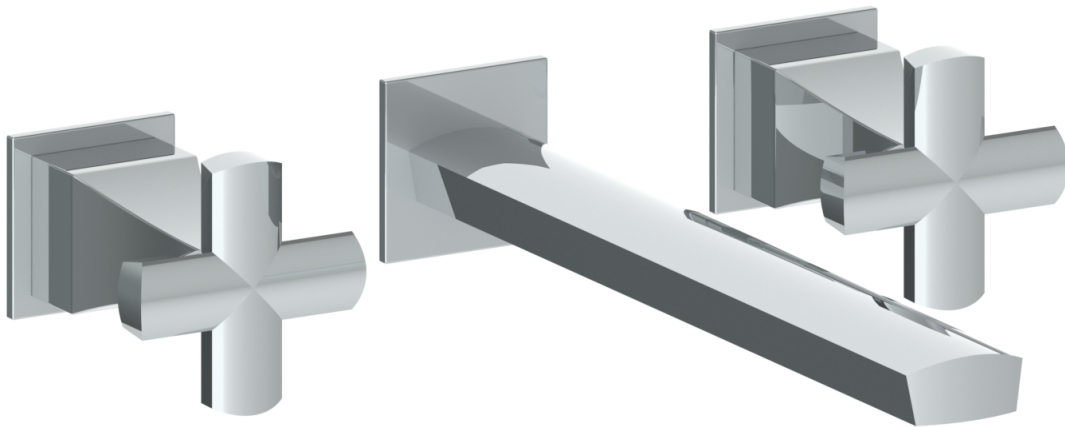

125-2.2-BG5

Wall Mount Lavatory Widespread

Meets the applicable requirements of ASME A112.18.1-2005/CSA B125.1-05, entitled "Plumbing Supply Fittings"

WATERMARK DESIGNS 3/18/2014

350 Dewitt Ave Brooklyn NY 11207 USA T 718 257 2800 F 718 257 2144 info@watermark-designs.com