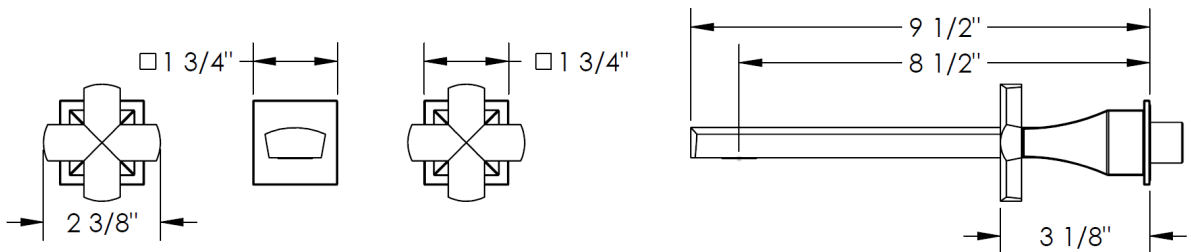

125-2.2-BG5

Wall Mount Lavatory Widespread

Meets the applicable requirements of ASME A112.18.1-2005/CSA B125.1-05, entitled "Plumbing Supply Fittings"

WATERMARK DESIGNS 3/18/2014

350 Dewitt Ave Brooklyn NY 11207 USA T 718 257 2800 F 718 257 2144 info@watermark-designs.com