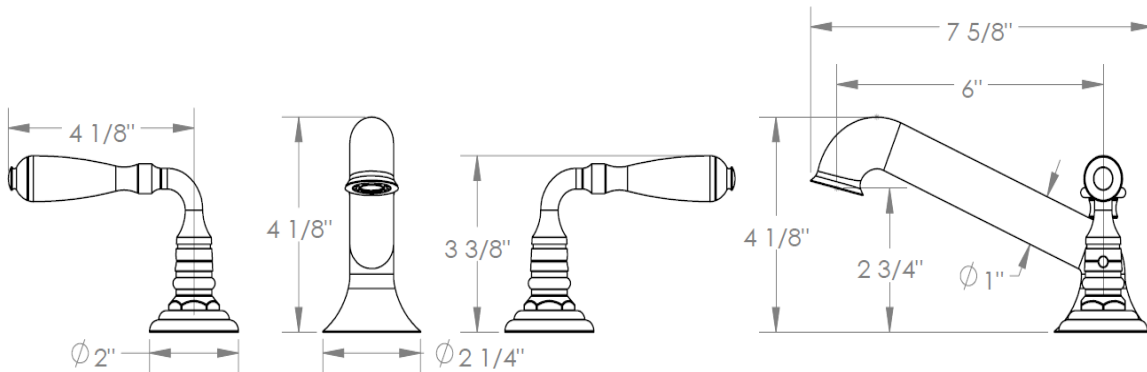

33-2-BV15

Le Chateau Collection Widespread

Meets the applicable requirements of ASME A112.18.1-2005/CSA B125.1-05, entitled "Plumbing Supply Fittings"

WATERMARK DESIGNS 11/21/2014

350 Dewitt Ave Brooklyn NY 11207 USA T 718 257 2800 F 718 257 2144 info@watermark-designs.com