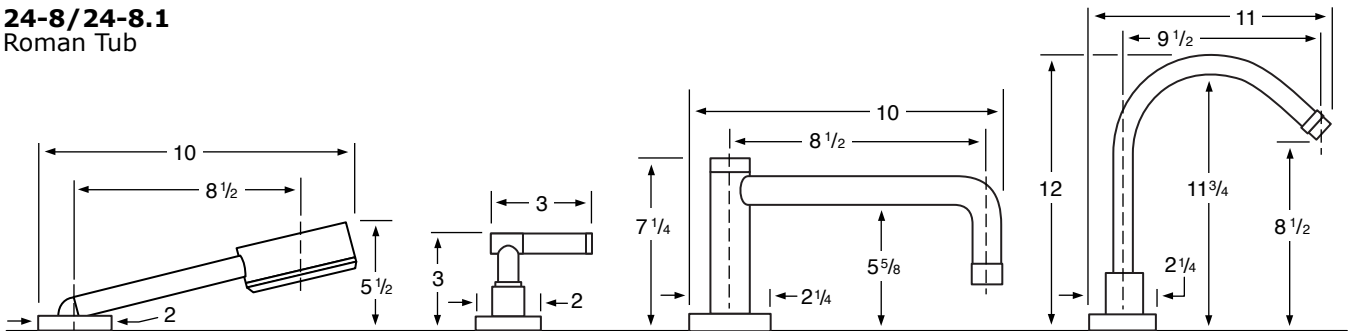

24-3 3 Valve Tub & Shower
24-5 2 Valve Tub
24-6 2 Valve Shower
24-WTR Wall Valve Trim

24-3.2/24-6.2
Pressure Balancing Valve

24-THRMKT10/24-3.5/24-6.5
Thermostatic Valve

24-3.2TMP/24-6.2TMP
Tempress Pressure Balancing Valve

24-THRMKT20/24-3.4/24-6.4
Thermostatic Valve with Built in Volume Control

24-4
Bidet

24-8/24-8.1
Roman Tub

See Handle Trim Specifications for a complete list of additional handle trims