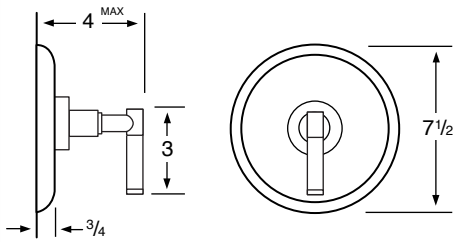

24-3 3 Valve Tub & Shower
24-5 2 Valve Tub
24-6 2 Valve Shower
24-WTR Wall Valve Trim

24-3.2/24-6.2
Pressure Balancing Valve

24-THRMKT10/24-3.5/24-6.5
Thermostatic Valve

24-3.2TMP/24-6.2TMP
Tempress Pressure Balancing Valve

24-THRMKT20/24-3.4/24-6.4
Thermostatic Valve with Built in Volume Control

24-4
Bidet

24-8/24-8.1
Roman Tub

See Handle Trim Specifications for a complete list of additional handle trims