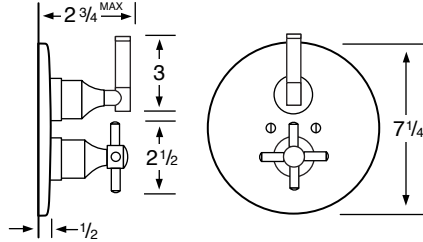

24-3 3 Valve Tub & Shower
24-5 2 Valve Tub
24-6 2 Valve Shower
24-WTR Wall Valve Trim

24-3.2/24-6.2
Pressure Balancing Valve

24-THRMKT10/24-3.5/24-6.5
Thermostatic Valve

24-3.2TMP/24-6.2TMP
Tempress Pressure Balancing Valve

24-THRMKT20/24-3.4/24-6.4
Thermostatic Valve with Built in Volume Control

24-4
Bidet

24-8/24-8.1
Roman Tub

See Handle Trim Specifications for a complete list of additional handle trims