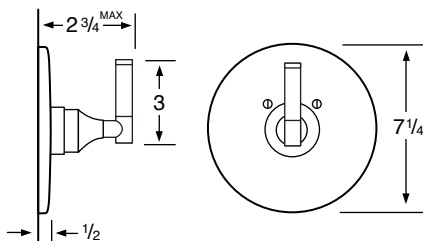

24-3 3 Valve Tub & Shower
24-5 2 Valve Tub
24-6 2 Valve Shower
24-WTR Wall Valve Trim

24-3.2/24-6.2
Pressure Balancing Valve

24-THRMKT10/24-3.5/24-6.5
Thermostatic Valve

24-3.2TMP/24-6.2TMP
Tempress Pressure Balancing Valve

24-THRMKT20/24-3.4/24-6.4
Thermostatic Valve with Built in Volume Control

24-4
Bidet

24-8/24-8.1
Roman Tub

See Handle Trim Specifications for a complete list of additional handle trims