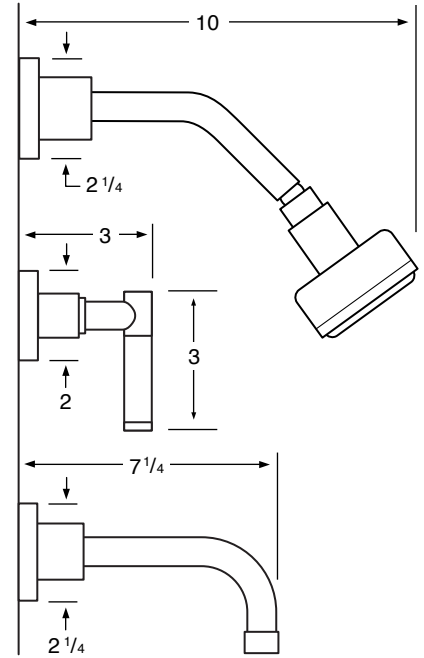

WATERMARK

DESIGNS

T 718.257.2800

F 718.257.2144

info@watermark-designs.com

Loft24

Specifications

24-2/24-2.207
Widespread

24-3 3 Valve Tub & Shower
24-5 2 Valve Tub
24-6 2 Valve Shower
24-WTR Wall Valve Trim

24-3.2/24-6.2
Pressure Balancing Valve

24-THRMKT10/24-3.5/24-6.5
Thermostatic Valve

24-3.2TMP/24-6.2TMP
Tempress Pressure Balancing Valve

24-THRMKT20/24-3.4/24-6.4
Thermostatic Valve with Built in Volume Control

24-4
Bidet

24-8/24-8.1
Roman Tub

See Handle Trim Specifications for a complete list of additional handle trims