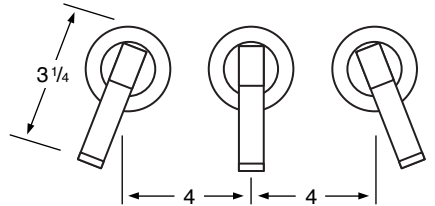

24-3 3 Valve Tub & Shower
24-5 2 Valve Tub
24-6 2 Valve Shower
24-WTR Wall Valve Trim

24-3.2/24-6.2
Pressure Balancing Valve

24-THRMKT10/24-3.5/24-6.5
Thermostatic Valve

24-3.2TMP/24-6.2TMP
Tempress Pressure Balancing Valve

24-THRMKT20/24-3.4/24-6.4
Thermostatic Valve with Built in Volume Control

24-4
Bidet

24-8/24-8.1
Roman Tub

See Handle Trim Specifications for a complete list of additional handle trims