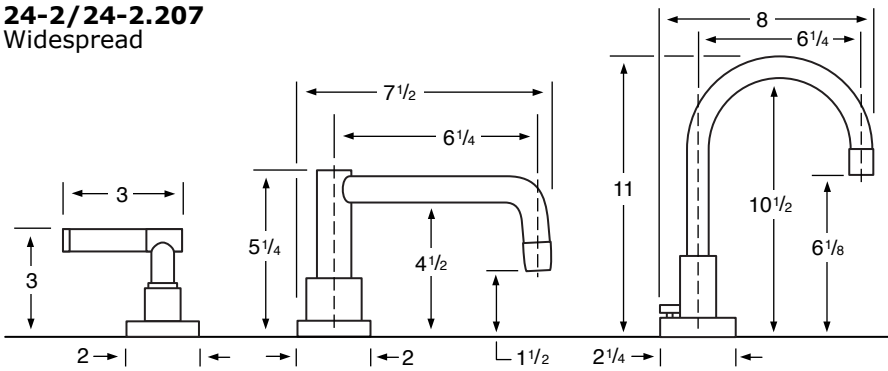

WATERMARK

DESIGNS

T 718.257.2800

F 718.257.2144

info@watermark-designs.com

Loft24

Specifications

24-2/24-2.207
Widespread

24-3 3 Valve Tub & Shower
24-5 2 Valve Tub
24-6 2 Valve Shower
24-WTR Wall Valve Trim

24-3.2/24-6.2
Pressure Balancing Valve

24-THRMKT10/24-3.5/24-6.5
Thermostatic Valve

24-3.2TMP/24-6.2TMP
Tempress Pressure Balancing Valve

24-THRMKT20/24-3.4/24-6.4
Thermostatic Valve with Built in Volume Control

24-4
Bidet

24-8/24-8.1
Roman Tub

See Handle Trim Specifications for a complete list of additional handle trims