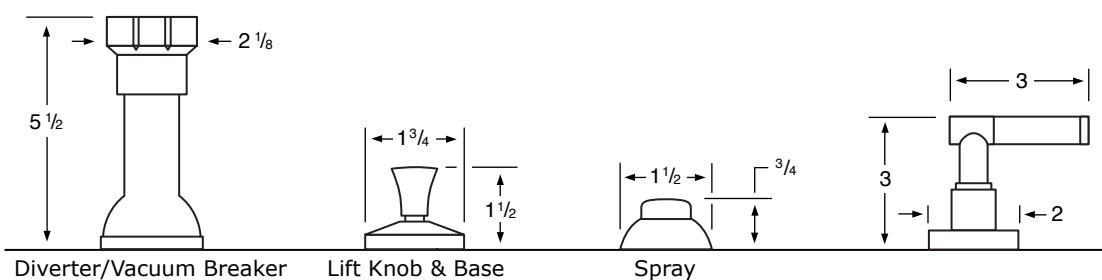

24-3 3 Valve Tub & Shower
24-5 2 Valve Tub
24-6 2 Valve Shower
24-WTR Wall Valve Trim

24-3.2/24-6.2
Pressure Balancing Valve

24-THRMKT10/24-3.5/24-6.5
Thermostatic Valve

24-3.2TMP/24-6.2TMP
Tempress Pressure Balancing Valve

24-THRMKT20/24-3.4/24-6.4
Thermostatic Valve with Built in Volume Control

24-4
Bidet

24-8/24-8.1
Roman Tub

See Handle Trim Specifications for a complete list of additional handle trims