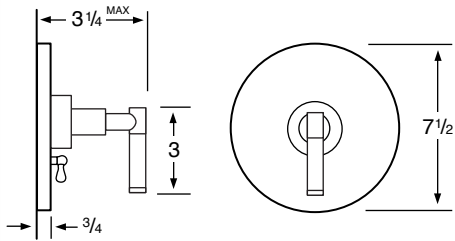

24-3 3 Valve Tub & Shower
24-5 2 Valve Tub
24-6 2 Valve Shower
24-WTR Wall Valve Trim

24-3.2/24-6.2
Pressure Balancing Valve

24-THRMKT10/24-3.5/24-6.5
Thermostatic Valve

24-3.2TMP/24-6.2TMP
Tempress Pressure Balancing Valve

24-THRMKT20/24-3.4/24-6.4
Thermostatic Valve with Built in Volume Control

24-4
Bidet

24-8/24-8.1
Roman Tub

See Handle Trim Specifications for a complete list of additional handle trims