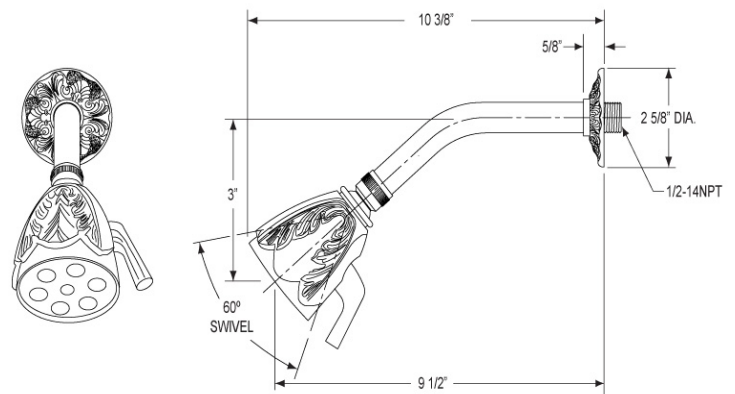

Pressure Balance Shower Set Model PB3244_003

FEATURES

- Style: Baroque Treasures
- Collection: Versailles
- Temperature controlled by handle
- Temperature control within 3.6°F (2°C) of set point even with a 50% water pressure drop
- Anti-scald
- 2.5 gpm @ max
- K807 Shower Head

COLOR FINISHES

- Polished Nickel (PB3244_014)
- Satin Nickel (PB3244_015)
- Pewter (PB3244_15A)
- Polished Chrome (PB3244_026)
- Polished Brass (PB3244_003)
- Polished Brass Antiqued (PB3244_007)
- Satin Brass (PB3244_004)
- Polished Gold (PB3244_025)
- Polished Gold Antiqued (PB3244_25D)
- Satin Gold (PB3244_024)
- Satin Gold Antiqued (PB3244_24D)
- Satin Jeweler's Gold (PB3244_24J)
- Old English Brass (PB3244_OEB)
- Antique Brass (PB3244_047)
- Antique Bronze (PB3244_11B)

Image shown may not be in the finish selected