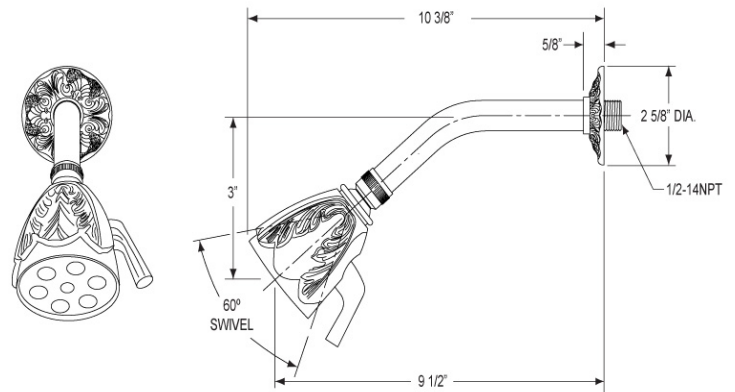

Pressure Balance Shower Set Model PB3241_003

FEATURES

- Style: Baroque Treasures
- Collection: Versailles
- Temperature controlled by handle
- Temperature control within 3.6°F (2°C) of set point even with a 50% water pressure drop
- Anti-scald
- 2.5 gpm @ max
- K807 Shower Head

COLOR FINISHES

- Polished Nickel (PB3241_014)
- Satin Nickel (PB3241_015)
- Pewter (PB3241_15A)
- Polished Chrome (PB3241_026)
- Polished Brass (PB3241_003)
- Polished Brass Antiqued (PB3241_007)
- Satin Brass (PB3241_004)
- Polished Gold (PB3241_025)
- Polished Gold Antiqued (PB3241_25D)
- Satin Gold (PB3241_024)
- Satin Gold Antiqued (PB3241_24D)
- Satin Jeweler's Gold (PB3241_24J)
- Old English Brass (PB3241_OEB)
- Antique Brass (PB3241_047)
- Antique Bronze (PB3241_11B)

Image shown may not be in the finish selected