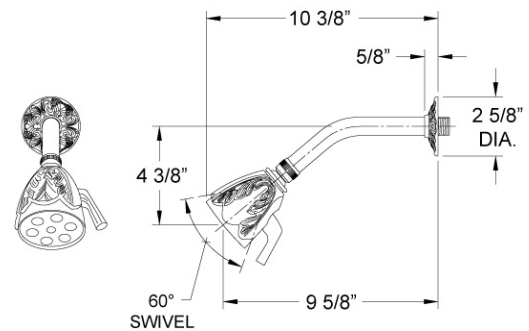

Pressure Balance Shower Set Model PB3338D_003

FEATURES

- Style: Baroque Treasures
- Collection: Valencia
- Temperature controlled by handle
- Temperature control within 3.6°F (2°C) of set point even with a 50% water pressure drop
- Anti-scald
- 2.5 gpm @ max
- K807 Shower Head

COLOR FINISHES

- Polished Nickel (PB3338D_014)
- Satin Nickel (PB3338D_015)
- Pewter (PB3338D_15A)
- Polished Chrome (PB3338D_026)
- Polished Brass (PB3338D_003)
- Polished Brass Antiqued (PB3338D_007)
- Satin Brass (PB3338D_004)
- Polished Gold (PB3338D_025)
- Polished Gold Antiqued (PB3338D_25D)
- Satin Gold (PB3338D_024)
- Satin Gold Antiqued (PB3338D_24D)
- Satin Jeweler's Gold (PB3338D_24J)
- Old English Brass (PB3338D_OEB)
- Antique Brass (PB3338D_047)
- Antique Bronze (PB3338D_11B)

Image shown may not be in the finish selected