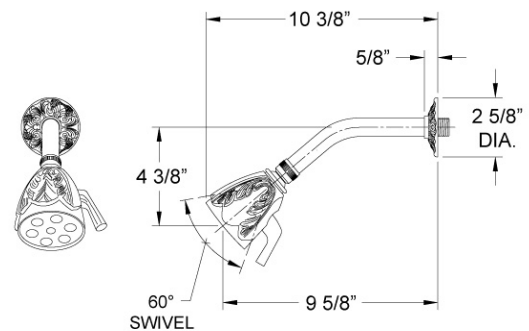

Pressure Balance Shower Set Model PB3338B_003

FEATURES

- Style: Baroque Treasures
- Collection: Valencia
- Temperature controlled by handle
- Temperature control within 3.6°F (2°C) of set point even with a 50% water pressure drop
- Anti-scald
- 2.5 gpm @ max
- K807 Shower Head

COLOR FINISHES

- Polished Nickel (PB3338B_014)
- Satin Nickel (PB3338B_015)
- Pewter (PB3338B_15A)
- Polished Chrome (PB3338B_026)
- Polished Brass (PB3338B_003)
- Polished Brass Antiqued (PB3338B_007)
- Satin Brass (PB3338B_004)
- Polished Gold (PB3338B_025)
- Polished Gold Antiqued (PB3338B_25D)
- Satin Gold (PB3338B_024)
- Satin Gold Antiqued (PB3338B_24D)
- Satin Jeweler's Gold (PB3338B_24J)
- Old English Brass (PB3338B_OEB)
- Antique Brass (PB3338B_047)
- Antique Bronze (PB3338B_11B)

Image shown may not be in the finish selected