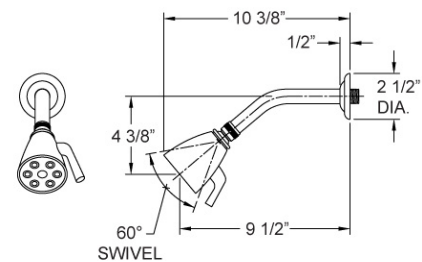

COLOR FINISHES

- Polished Nickel (PB3109_014)
- Satin Nickel (PB3109_015)
- Pewter (PB3109_15A)
- Polished Chrome (PB3109_026)
- Polished Brass (PB3109_003)
- Polished Brass Antiqued (PB3109_007)
- Satin Brass (PB3109_004)
- Polished Gold (PB3109_025)
- Polished Gold Antiqued (PB3109_25D)
- Satin Gold (PB3109_024)
- Satin Gold Antiqued (PB3109_24D)
- Satin Jeweler's Gold (PB3109_24J)
- Old English Brass (PB3109_OEB)
- Antique Brass (PB3109_047)
- Antique Bronze (PB3109_11B)

Image shown may not be in the finish selected