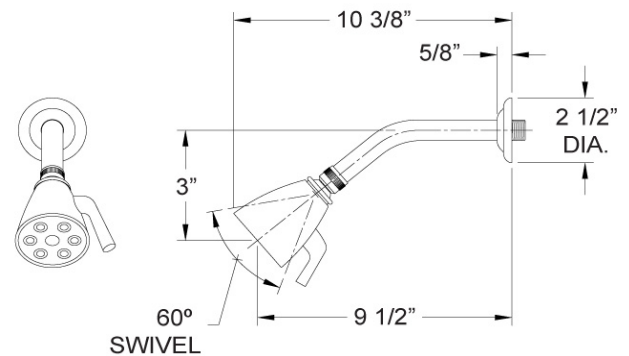

Pressure Balance Shower Set Model PB3272_003

FEATURES

- Style: Baroque Treasures
- Collection: Regent
- Temperature controlled by handle
- Temperature control within 3.6°F (2°C) of set point even with a 50% water pressure drop
- Anti-scald
- 2.5 gpm @ max
- K803 Shower Head

COLOR FINISHES

- Polished Nickel (PB3272_014)
- Satin Nickel (PB3272_015)
- Pewter (PB3272_15A)
- Polished Chrome (PB3272_026)
- Polished Brass (PB3272_003)
- Polished Brass Antiqued (PB3272_007)
- Satin Brass (PB3272_004)
- Polished Gold (PB3272_025)
- Polished Gold Antiqued (PB3272_25D)
- Satin Gold (PB3272_024)
- Satin Gold Antiqued (PB3272_24D)
- Satin Jeweler's Gold (PB3272_24J)
- Old English Brass (PB3272_OEB)
- Antique Brass (PB3272_047)
- Antique Bronze (PB3272_11B)

Image shown may not be in the finish selected