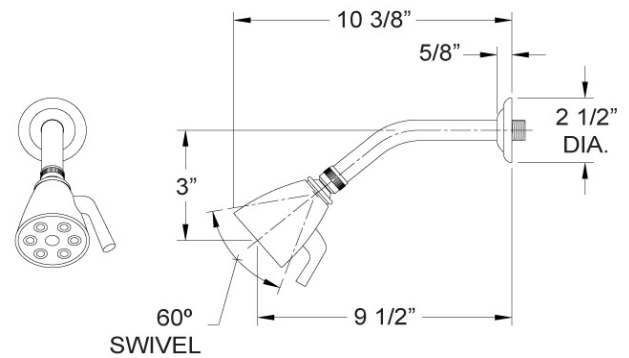

Pressure Balance Shower Set Model PB3274_003

FEATURES

- Style: Baroque Treasures
- Collection: Regent
- Temperature controlled by handle
- Temperature control within 3.6°F (2°C) of set point even with a 50% water pressure drop
- Anti-scald
- 2.5 gpm @ max
- K803 Shower Head

COLOR FINISHES

- Polished Nickel (PB3274_014)
- Satin Nickel (PB3274_015)
- Pewter (PB3274_15A)
- Polished Chrome (PB3274_026)
- Polished Brass (PB3274_003)
- Polished Brass Antiqued (PB3274_007)
- Satin Brass (PB3274_004)
- Polished Gold (PB3274_025)
- Polished Gold Antiqued (PB3274_25D)
- Satin Gold (PB3274_024)
- Satin Gold Antiqued (PB3274_24D)
- Satin Jeweler's Gold (PB3274_24J)
- Old English Brass (PB3274_OEB)
- Antique Brass (PB3274_047)
- Antique Bronze (PB3274_11B)

Image shown may not be in the finish selected