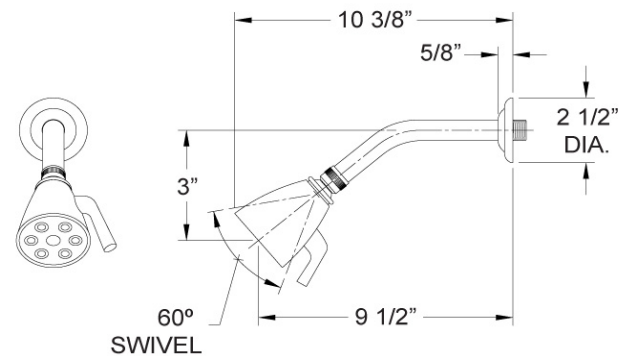

Pressure Balance Shower Set Model PB3273_003

FEATURES

- Style: Baroque Treasures
- Collection: Regent
- Temperature controlled by handle
- Temperature control within 3.6°F (2°C) of set point even with a 50% water pressure drop
- Anti-scald
- 2.5 gpm @ max
- K803 Shower Head

COLOR FINISHES

- Polished Nickel (PB3273_014)
- Satin Nickel (PB3273_015)
- Pewter (PB3273_15A)
- Polished Chrome (PB3273_026)
- Polished Brass (PB3273_003)
- Polished Brass Antiqued (PB3273_007)
- Satin Brass (PB3273_004)
- Polished Gold (PB3273_025)
- Polished Gold Antiqued (PB3273_25D)
- Satin Gold (PB3273_024)
- Satin Gold Antiqued (PB3273_24D)
- Satin Jeweler's Gold (PB3273_24J)
- Old English Brass (PB3273_OEB)
- Antique Brass (PB3273_047)
- Antique Bronze (PB3273_11B)

Image shown may not be in the finish selected