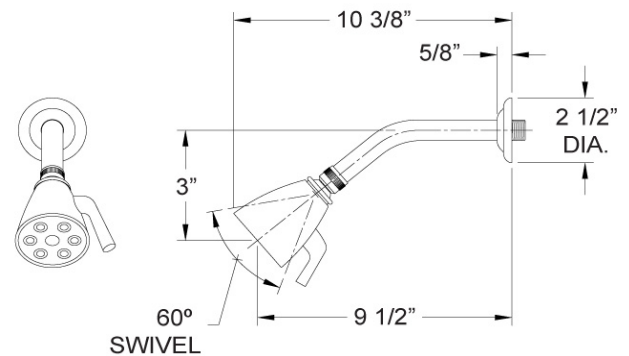

Pressure Balance Shower Set Model PB3271_003

FEATURES

- Style: Baroque Treasures
- Collection: Regent
- Temperature controlled by handle
- Temperature control within 3.6°F (2°C) of set point even with a 50% water pressure drop
- Anti-scald
- 2.5 gpm @ max
- K803 Shower Head

COLOR FINISHES

- Polished Nickel (PB3271_014)
- Satin Nickel (PB3271_015)
- Pewter (PB3271_15A)
- Polished Chrome (PB3271_026)
- Polished Brass (PB3271_003)
- Polished Brass Antiqued (PB3271_007)
- Satin Brass (PB3271_004)
- Polished Gold (PB3271_025)
- Polished Gold Antiqued (PB3271_25D)
- Satin Gold (PB3271_024)
- Satin Gold Antiqued (PB3271_24D)
- Satin Jeweler's Gold (PB3271_24J)
- Old English Brass (PB3271_OEB)
- Antique Brass (PB3271_047)
- Antique Bronze (PB3271_11B)

Image shown may not be in the finish selected