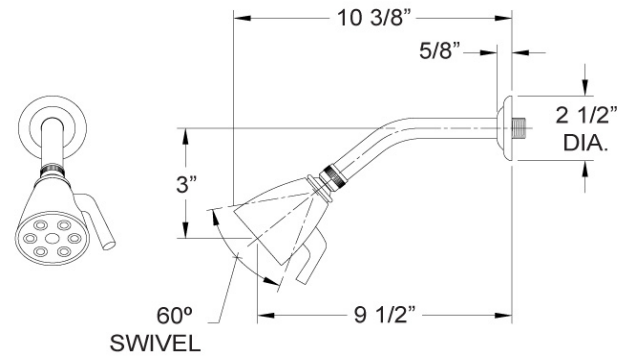

Pressure Balance Shower Set Model PB3270_003

FEATURES

- Style: Baroque Treasures
- Collection: Regent
- Temperature controlled by handle
- Temperature control within 3.6°F (2°C) of set point even with a 50% water pressure drop
- Anti-scald
- 2.5 gpm @ max
- K803 Shower Head

COLOR FINISHES

- Polished Nickel (PB3270_014)
- Satin Nickel (PB3270_015)
- Pewter (PB3270_15A)
- Polished Chrome (PB3270_026)
- Polished Brass (PB3270_003)
- Polished Brass Antiqued (PB3270_007)
- Satin Brass (PB3270_004)
- Polished Gold (PB3270_025)
- Polished Gold Antiqued (PB3270_25D)
- Satin Gold (PB3270_024)
- Satin Gold Antiqued (PB3270_24D)
- Satin Jeweler's Gold (PB3270_24J)
- Old English Brass (PB3270_OEB)
- Antique Brass (PB3270_047)
- Antique Bronze (PB3270_11B)

Image shown may not be in the finish selected