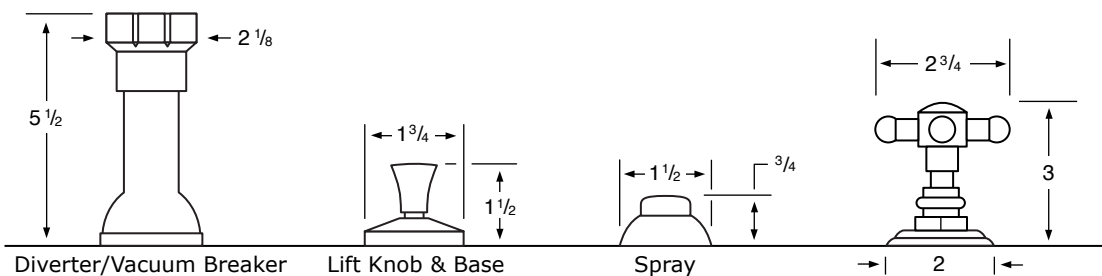

- 312-3** 3 Valve Tub & Shower
- 312-5** 2 Valve Tub
- 312-6** 2 Valve Shower
- 312-WTR** Wall Valve Trim

312-3.2/312-6.2 Pressure Balancing Valve

312-THRMKT10/312-3.5/312-6.5 Thermostatic Valve

312-3.2TMP/312-6.2TMP Tempress Pressure Balancing Valve

312-THRMKT20/312-3.4/312-6.4 Thermostatic Valve with Built in Volume Control

312-4 Bidet

312-8/312-8.1 Roman Tub

See Handle Trim Specifications for a complete list of additional handle trims