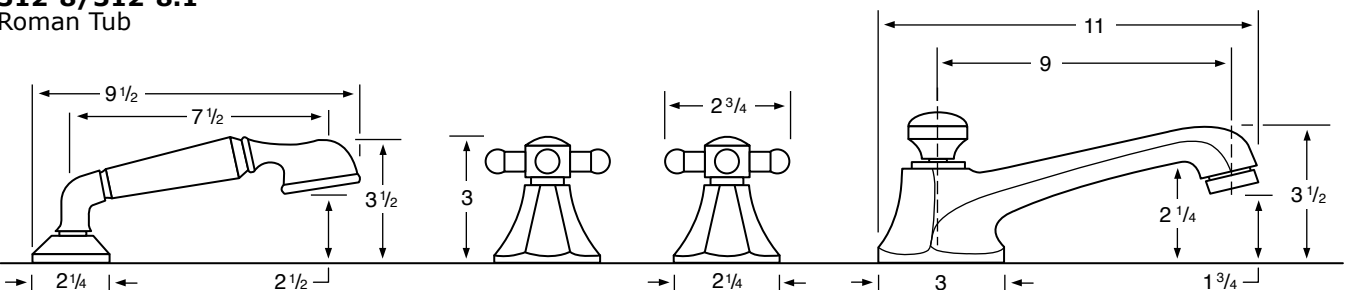

- 312-3** 3 Valve Tub & Shower
- 312-5** 2 Valve Tub
- 312-6** 2 Valve Shower
- 312-WTR** Wall Valve Trim

312-3.2/312-6.2 Pressure Balancing Valve

312-THRMKT10/312-3.5/312-6.5 Thermostatic Valve

312-3.2TMP/312-6.2TMP Tempress Pressure Balancing Valve

312-THRMKT20/312-3.4/312-6.4 Thermostatic Valve with Built in Volume Control

312-4 Bidet

312-8/312-8.1 Roman Tub

See Handle Trim Specifications for a complete list of additional handle trims