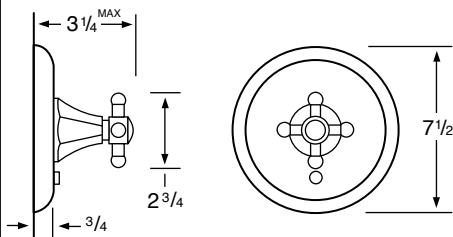

- 312-3** 3 Valve Tub & Shower
- 312-5** 2 Valve Tub
- 312-6** 2 Valve Shower
- 312-WTR** Wall Valve Trim

312-3.2/312-6.2 Pressure Balancing Valve

312-THRMKT10/312-3.5/312-6.5 Thermostatic Valve

312-3.2TMP/312-6.2TMP Tempress Pressure Balancing Valve

312-THRMKT20/312-3.4/312-6.4 Thermostatic Valve with Built in Volume Control

312-4 Bidet

312-8/312-8.1 Roman Tub

See Handle Trim Specifications for a complete list of additional handle trims