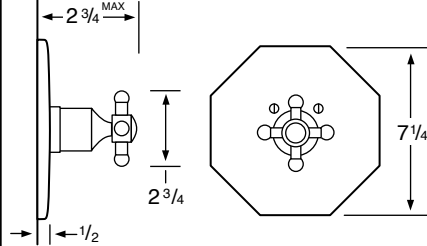

- 312-3** 3 Valve Tub & Shower
- 312-5** 2 Valve Tub
- 312-6** 2 Valve Shower
- 312-WTR** Wall Valve Trim

312-3.2/312-6.2 Pressure Balancing Valve

312-THRMKT10/312-3.5/312-6.5 Thermostatic Valve

312-3.2TMP/312-6.2TMP Tempress Pressure Balancing Valve

312-THRMKT20/312-3.4/312-6.4 Thermostatic Valve with Built in Volume Control

312-4 Bidet

312-8/312-8.1 Roman Tub

See Handle Trim Specifications for a complete list of additional handle trims