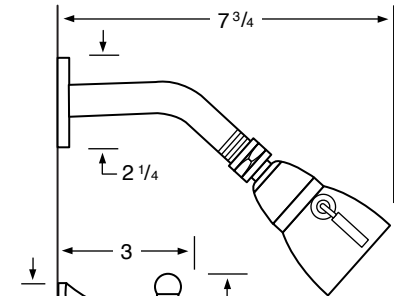

- 312-3** 3 Valve Tub & Shower
- 312-5** 2 Valve Tub
- 312-6** 2 Valve Shower
- 312-WTR** Wall Valve Trim

312-3.2/312-6.2 Pressure Balancing Valve

312-THRMKT10/312-3.5/312-6.5 Thermostatic Valve

312-3.2TMP/312-6.2TMP Tempress Pressure Balancing Valve

312-THRMKT20/312-3.4/312-6.4 Thermostatic Valve with Built in Volume Control

312-4 Bidet

312-8/312-8.1 Roman Tub

See Handle Trim Specifications for a complete list of additional handle trims