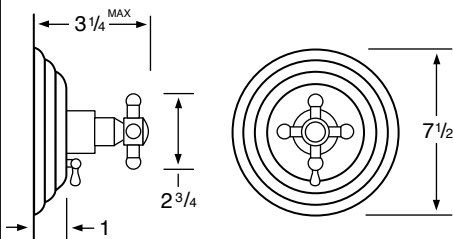

312-3.2/312-6.2 Pressure Balancing Valve