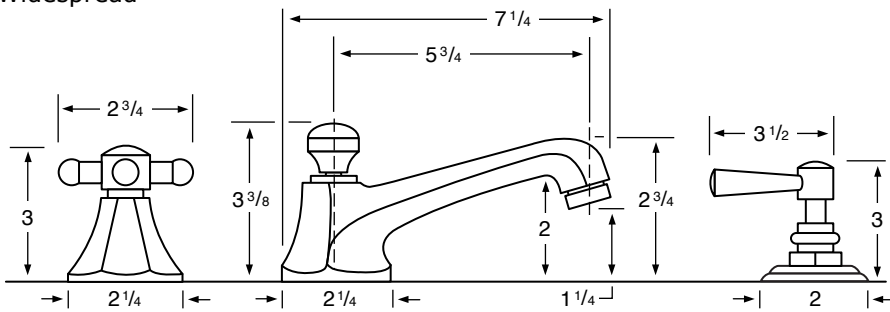

WATERMARK

DESIGNS

T 718.257.2800

F 718.257.2144

info@watermark-designs.com

Gramercy312

Specifications

312-2 Widespread

- **312-3** 3 Valve Tub & Shower
- **312-5** 2 Valve Tub
- **312-6** 2 Valve Shower
- **312-WTR** Wall Valve Trim