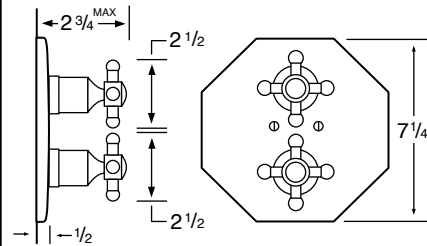

- 312-3** 3 Valve Tub & Shower
- 312-5** 2 Valve Tub
- 312-6** 2 Valve Shower
- 312-WTR** Wall Valve Trim

312-3.2/312-6.2 Pressure Balancing Valve

312-THRMKT10/312-3.5/312-6.5 Thermostatic Valve

312-3.2TMP/312-6.2TMP Tempress Pressure Balancing Valve

312-THRMKT20/312-3.4/312-6.4 Thermostatic Valve with Built in Volume Control

312-4 Bidet

312-8/312-8.1 Roman Tub

See Handle Trim Specifications for a complete list of additional handle trims