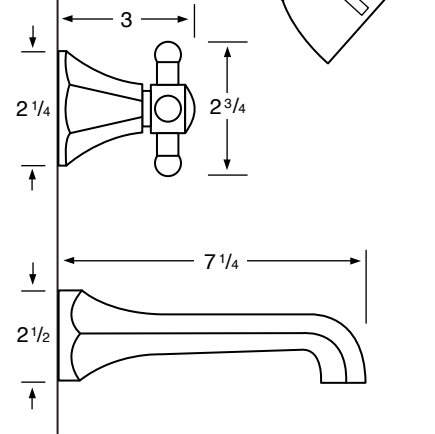

WATERMARK

DESIGNS

T 718.257.2800

F 718.257.2144

info@watermark-designs.com

Gramercy312

Specifications

312-2 Widespread

- 312-3** 3 Valve Tub & Shower
- 312-5** 2 Valve Tub
- 312-6** 2 Valve Shower
- 312-WTR** Wall Valve Trim

312-3.2/312-6.2 Pressure Balancing Valve

312-THRMKT10/312-3.5/312-6.5 Thermostatic Valve

312-3.2TMP/312-6.2TMP Tempress Pressure Balancing Valve

312-THRMKT20/312-3.4/312-6.4 Thermostatic Valve with Built in Volume Control

312-4 Bidet

312-8/312-8.1 Roman Tub

See Handle Trim Specifications for a complete list of additional handle trims