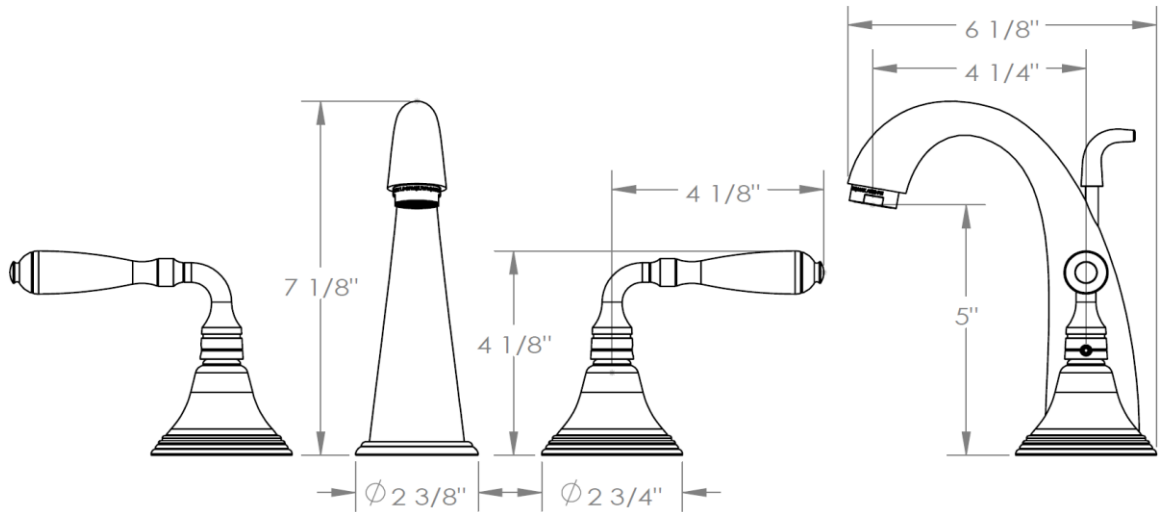

**311-2-BV01**

**Le Chateau Collection Widespread**

Meets the applicable requirements of ASME A112.18.1-2005/CSA B125.1-05, entitled "Plumbing Supply Fittings"

**WATERMARK DESIGNS 12/2/2014**

350 Dewitt Ave Brooklyn NY 11207 USA T 718 257 2800 F 718 257 2144 info@watermark-designs.com